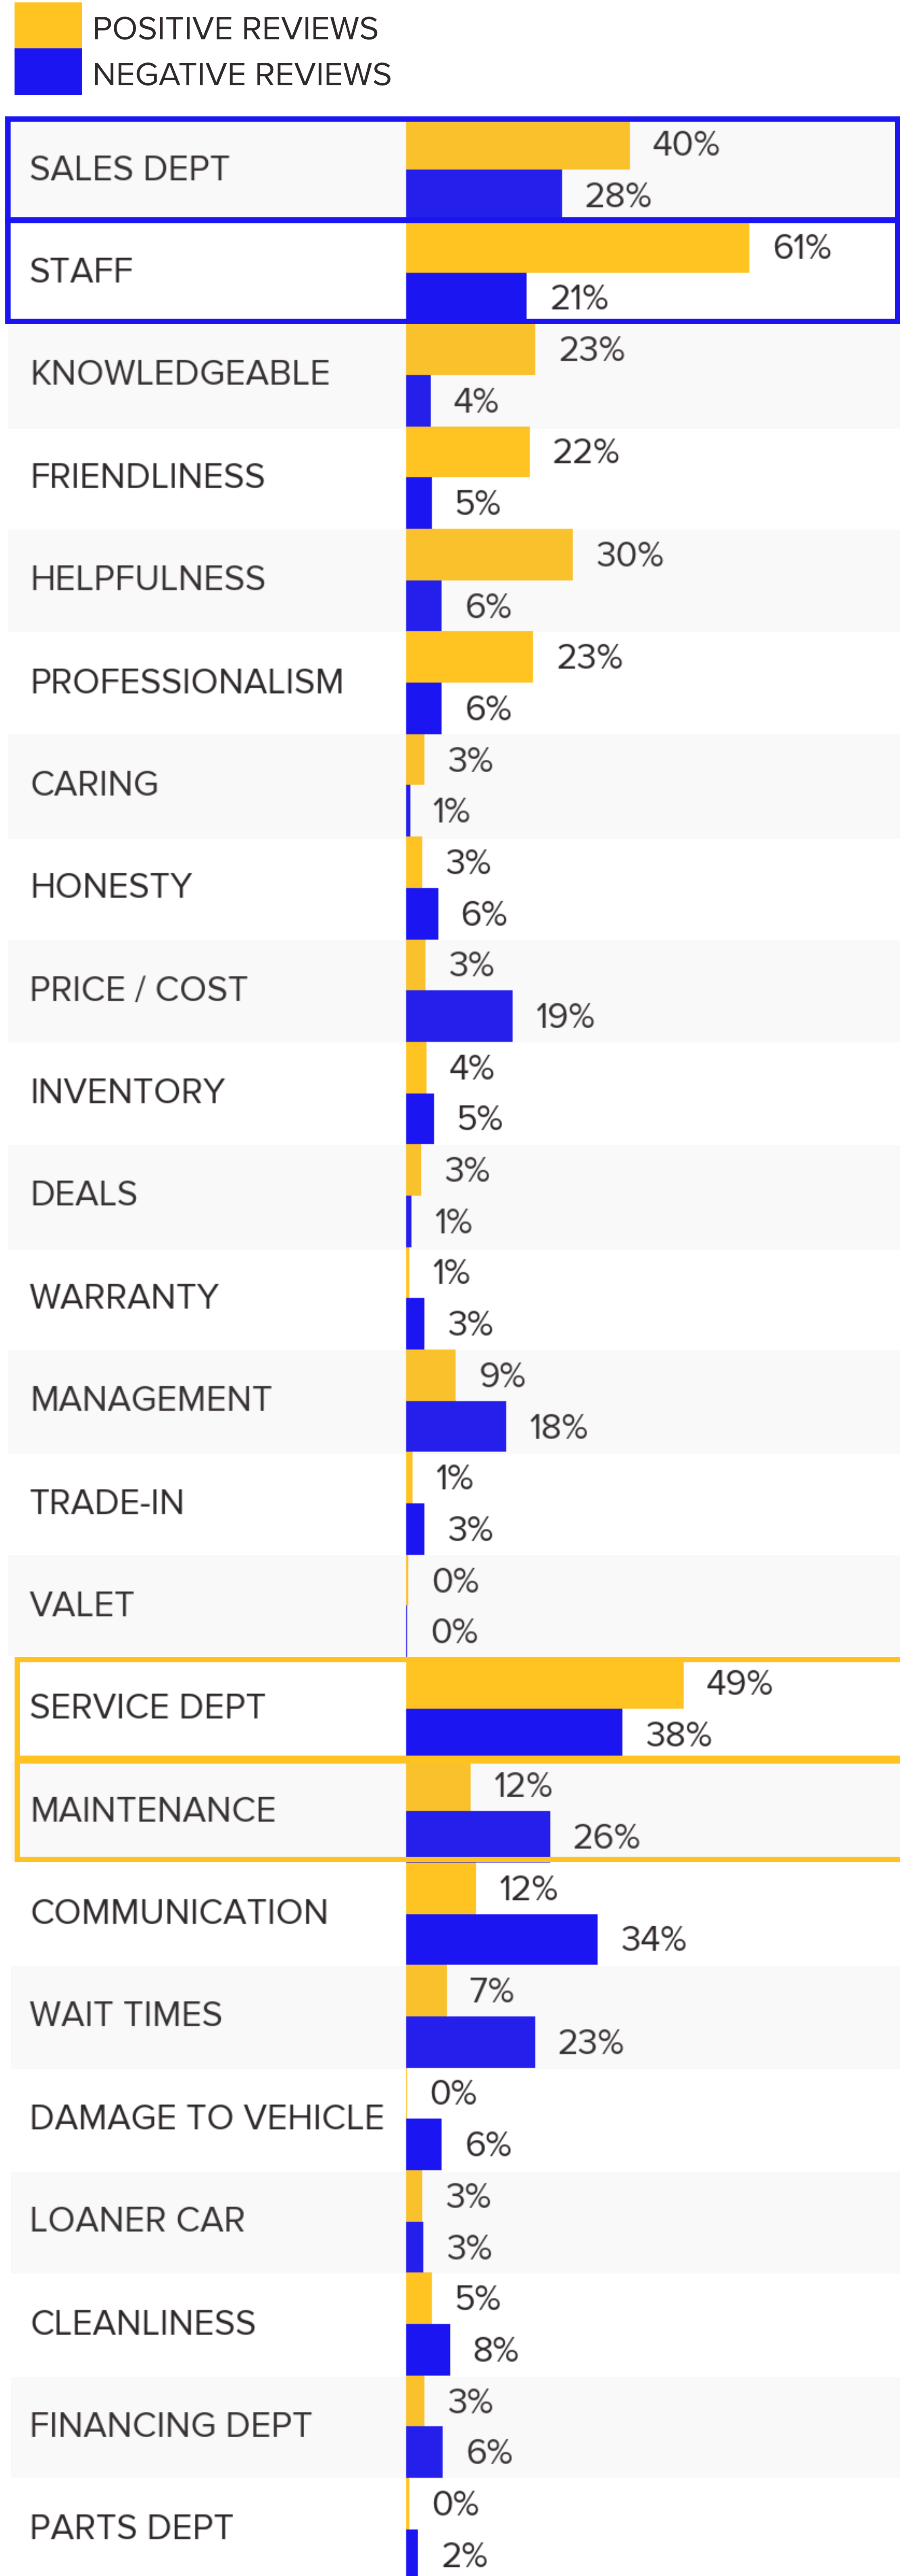

## HEALTH SCORE

95/100

### TOPIC COMPARISON TABLE

The chart below displays the most common topics discussed in reviews, and how often these topics come up in positive and negative reviews for this brand