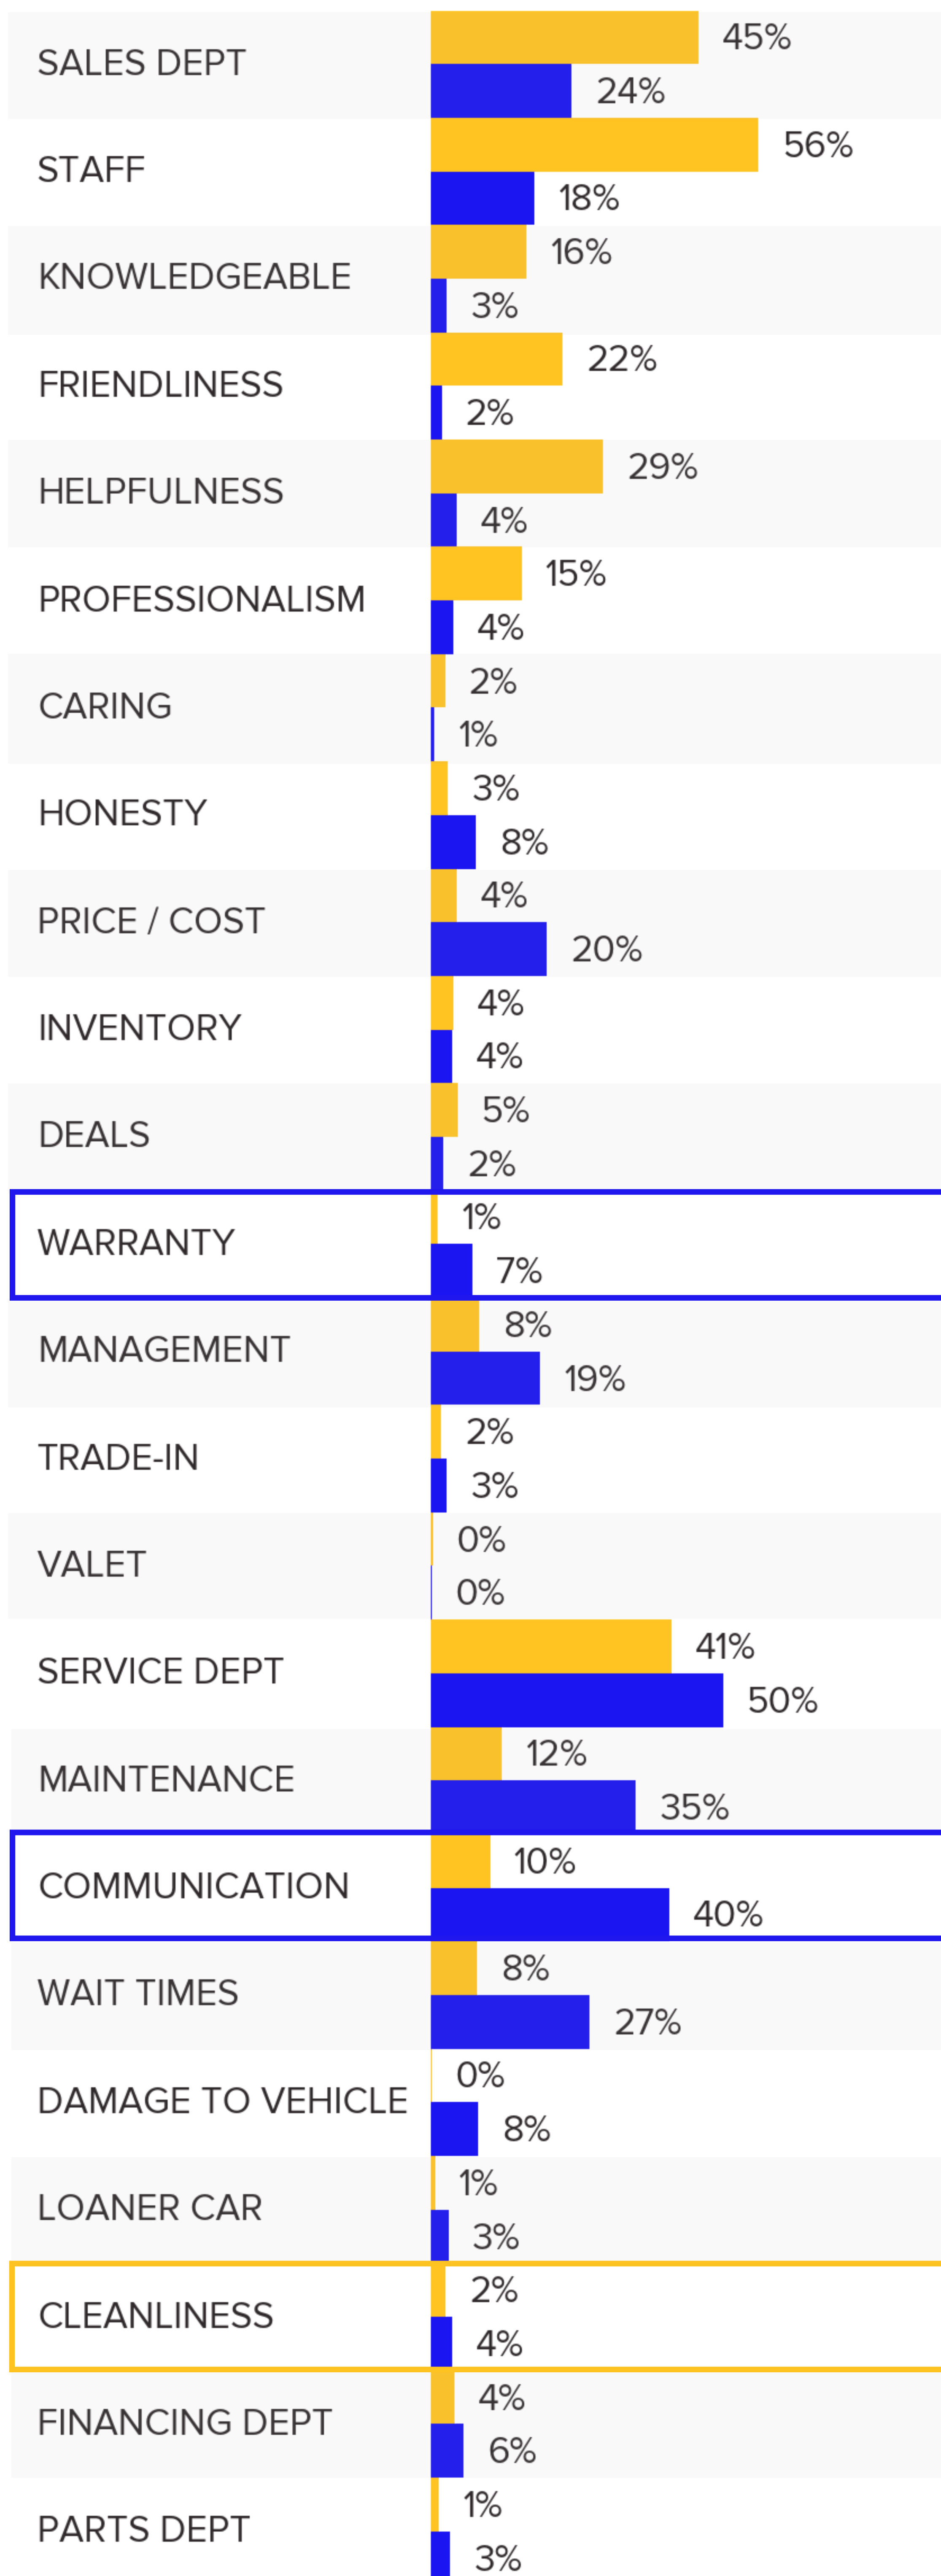

CHRYSLER

RANKED 21ST OUT OF 32 OEMS
RANKED 14TH OUT OF 18 NON-LUXURY BRANDS

HEALTH SCORE

64/100

TOPIC COMPARISON TABLE

The chart below displays the most common topics discussed in reviews, and how often these topics come up in positive and negative reviews for this brand

POSITIVE REVIEWS
NEGATIVE REVIEWS

STRENGTHS

CLEANLINESS mentioned in just 3.67% of negative reviews, 25.26% below benchmark

WEAKNESSES

WARRANTY mentioned in 7.2% of negative reviews, 29.77% above benchmark