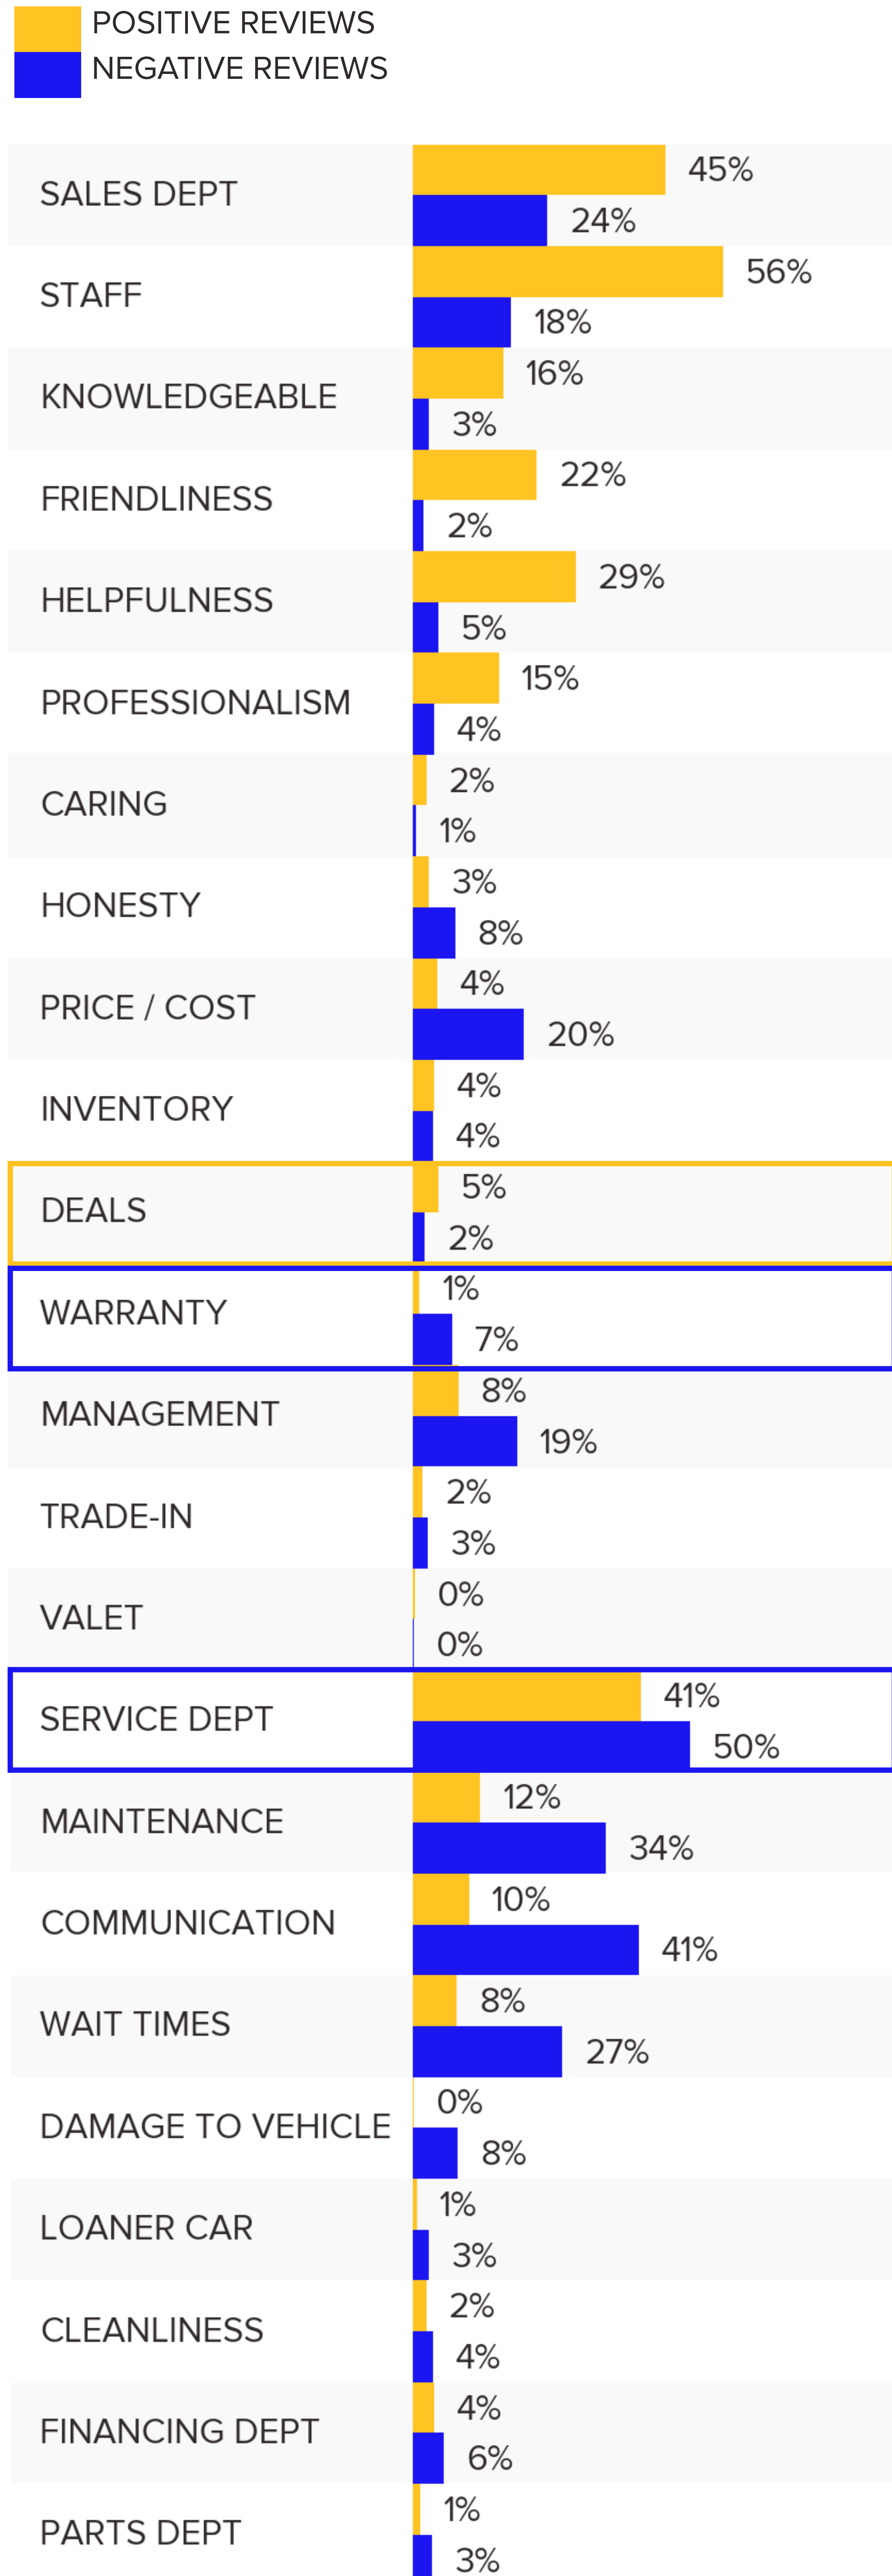

RANKED 23RD OUT OF 32 OEMS
RANKED 15TH OUT OF 18 NON-LUXURY BRANDS

HEALTH SCORE

64/100

TOPIC COMPARISON TABLE

The chart below displays the most common topics discussed in reviews, and how often these topics come up in positive and negative reviews for this brand