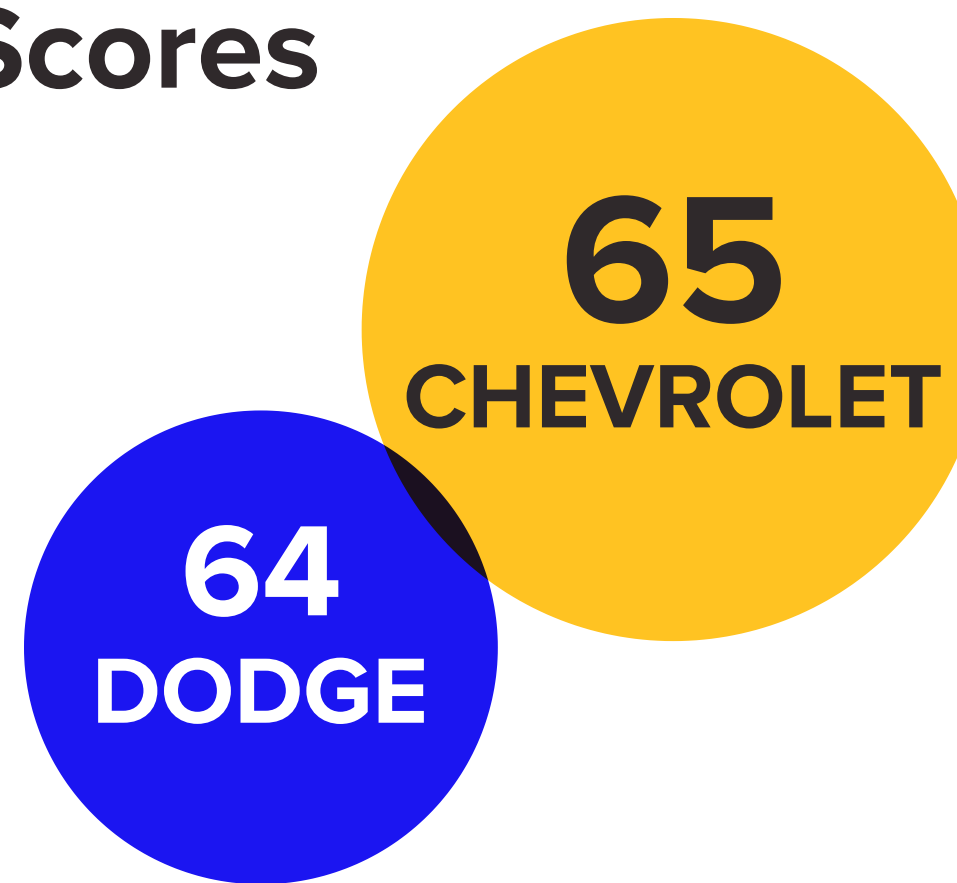

RIVALRY

Dodge v. Chevrolet Health Scores