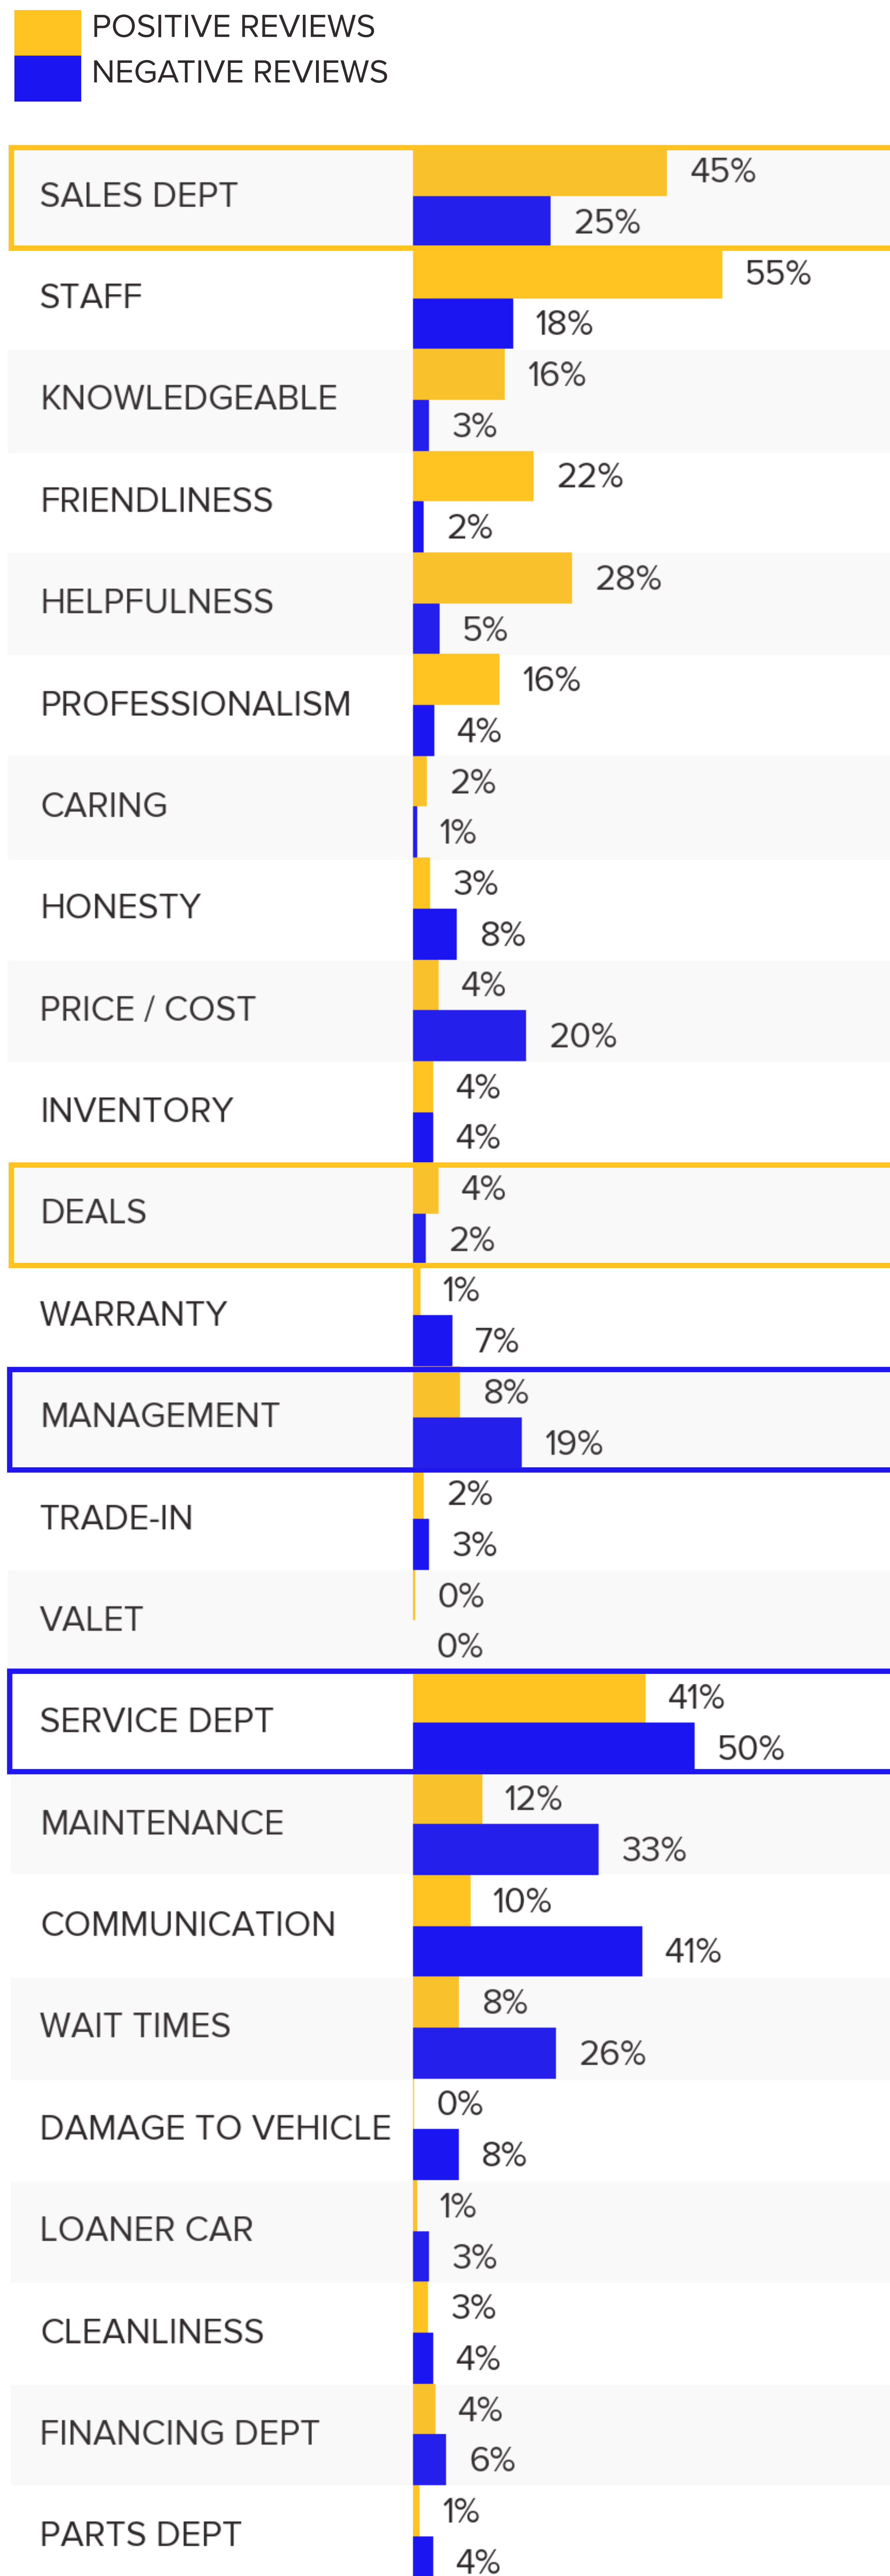

TOPIC COMPARISON TABLE

The chart below displays the most common topics discussed in reviews, and how often these topics come up in positive and negative reviews for this brand