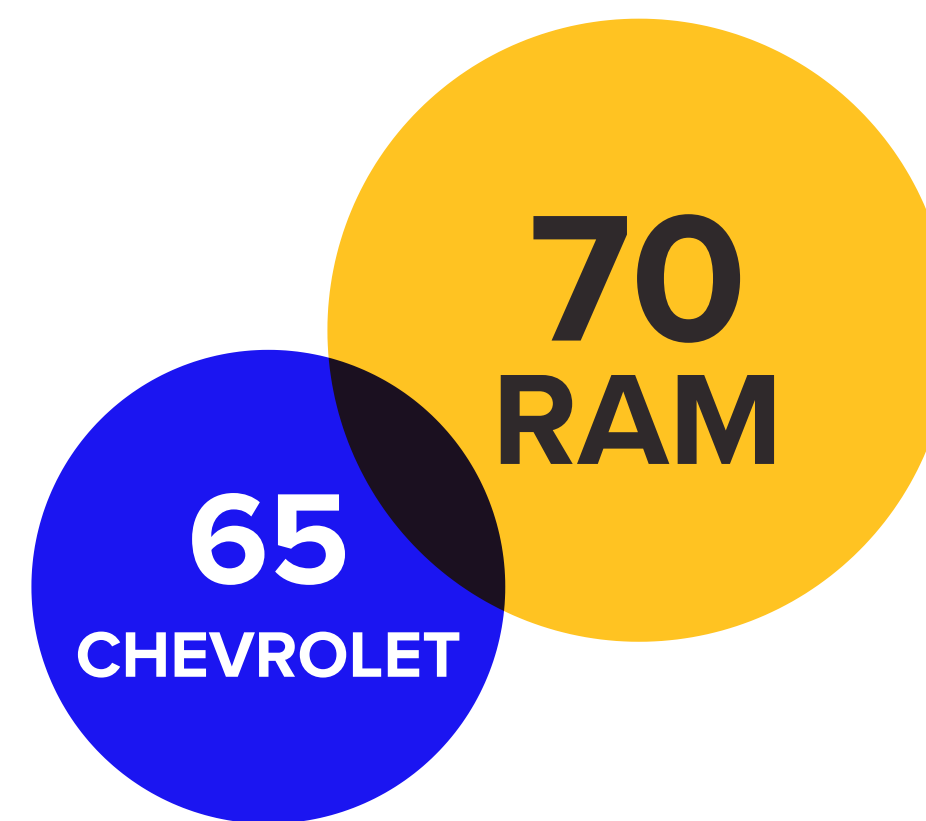

RIVALRY

RAM v. Chevrolet Health Scores