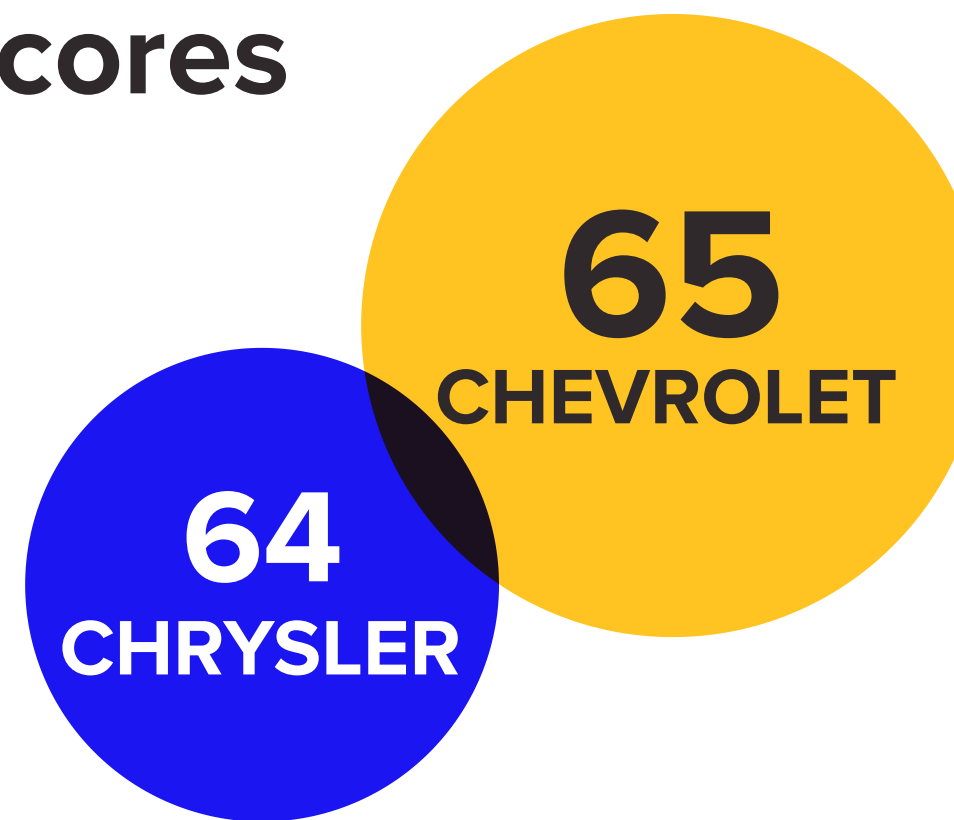

RIVALRY

Chrysler v. Chevrolet Health Scores