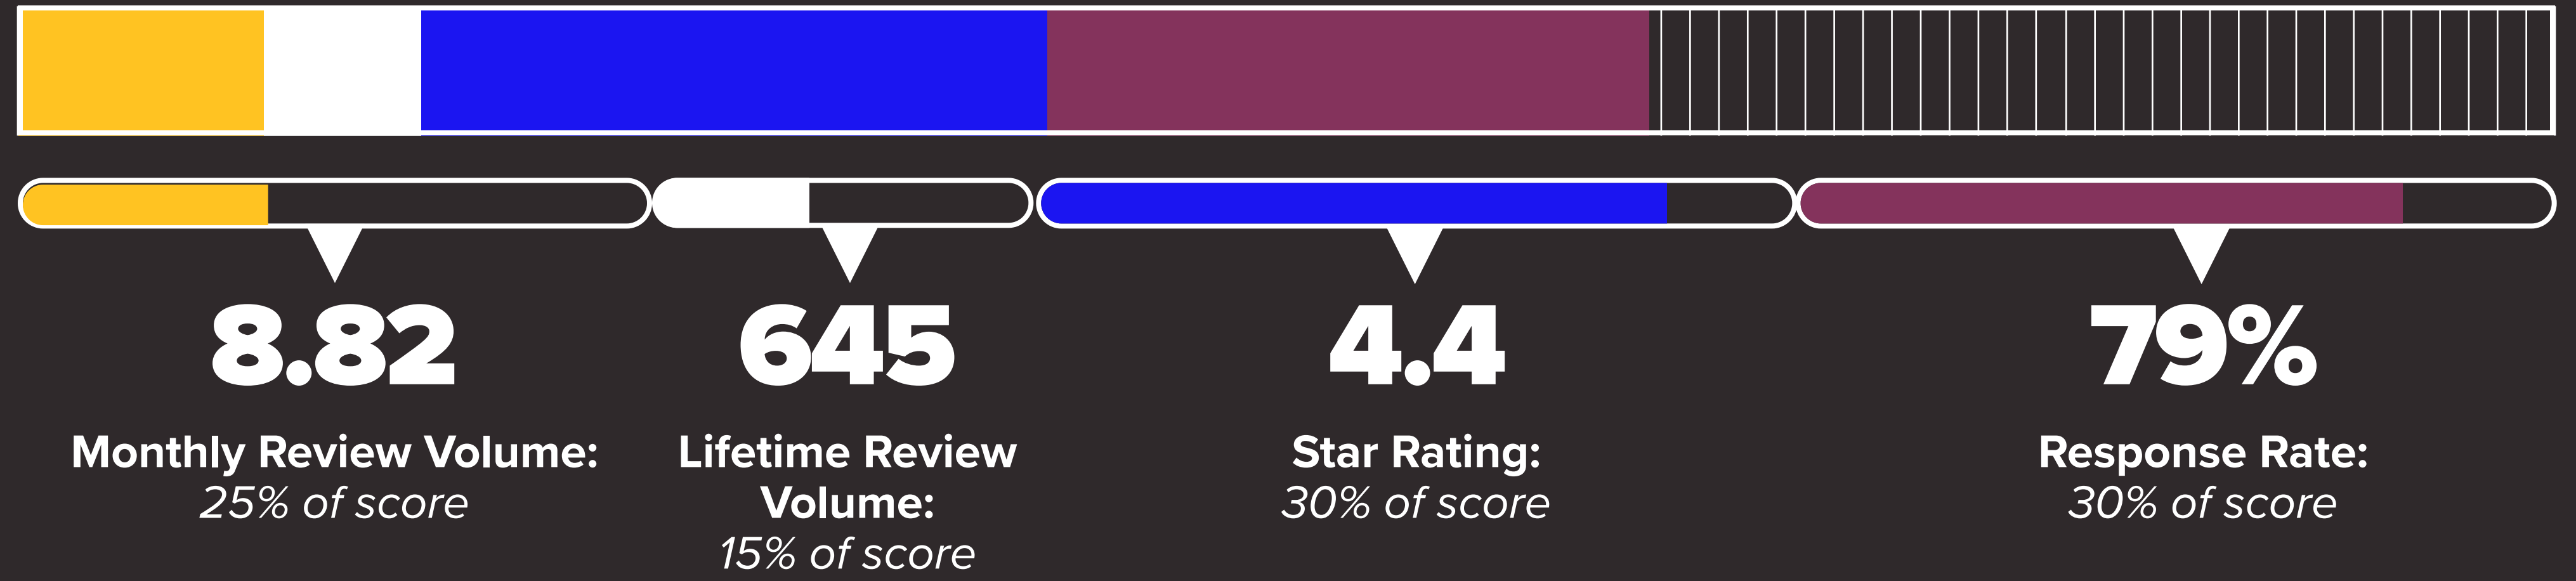

RANKED 23RD OUT OF 32 OEMS
RANKED 15TH OUT OF 18 NON-LUXURY BRANDS

HEALTH SCORE

64/100