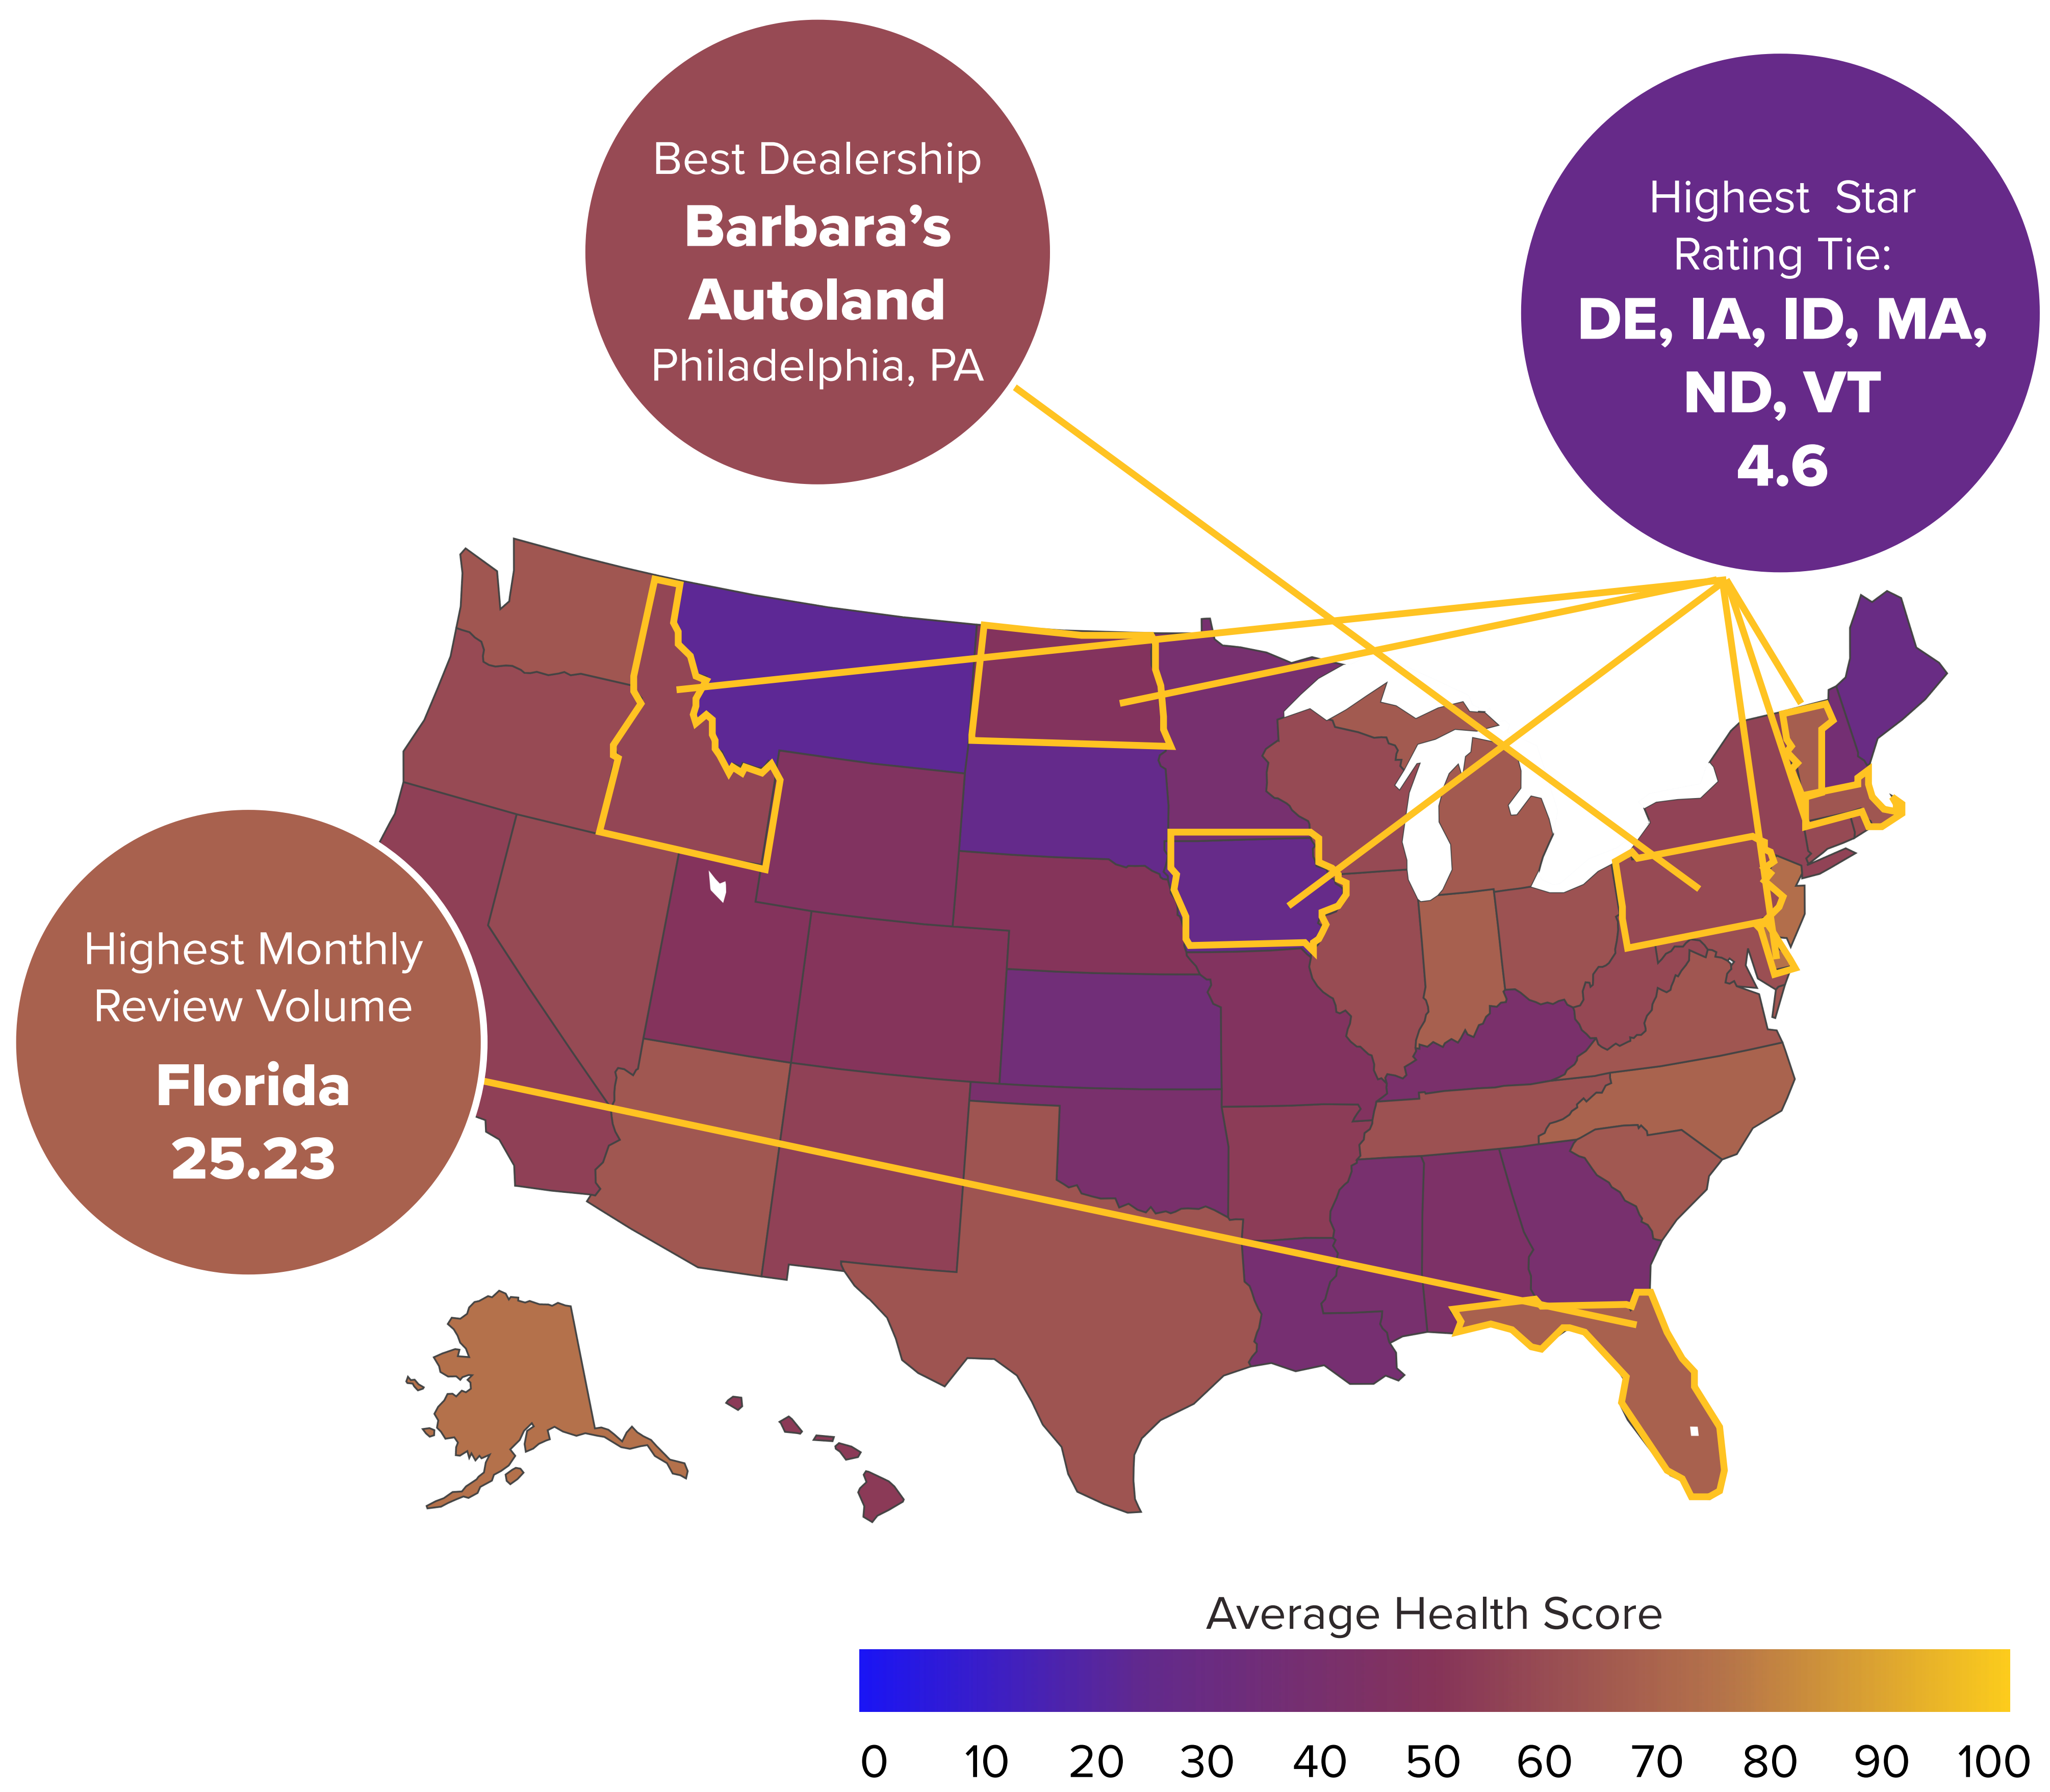

Chrysler: **7.3%**

Chevrolet: **5.8%**

MODEL REPUTATIONS

Chrysler Pacifica

4.38 Average Rating

Rank 22/31 rated model of the top-selling models list

REGIONAL STANDOUTS

The map below displays average health score by state for this brand

RANKED 23RD OUT OF 32 OEMS
RANKED 15TH OUT OF 18 NON-LUXURY BRANDS

HEALTH SCORE

64/100

TOPIC COMPARISON TABLE

The chart below displays the most common topics discussed in reviews, and how often these topics come up in positive and negative reviews for this brand