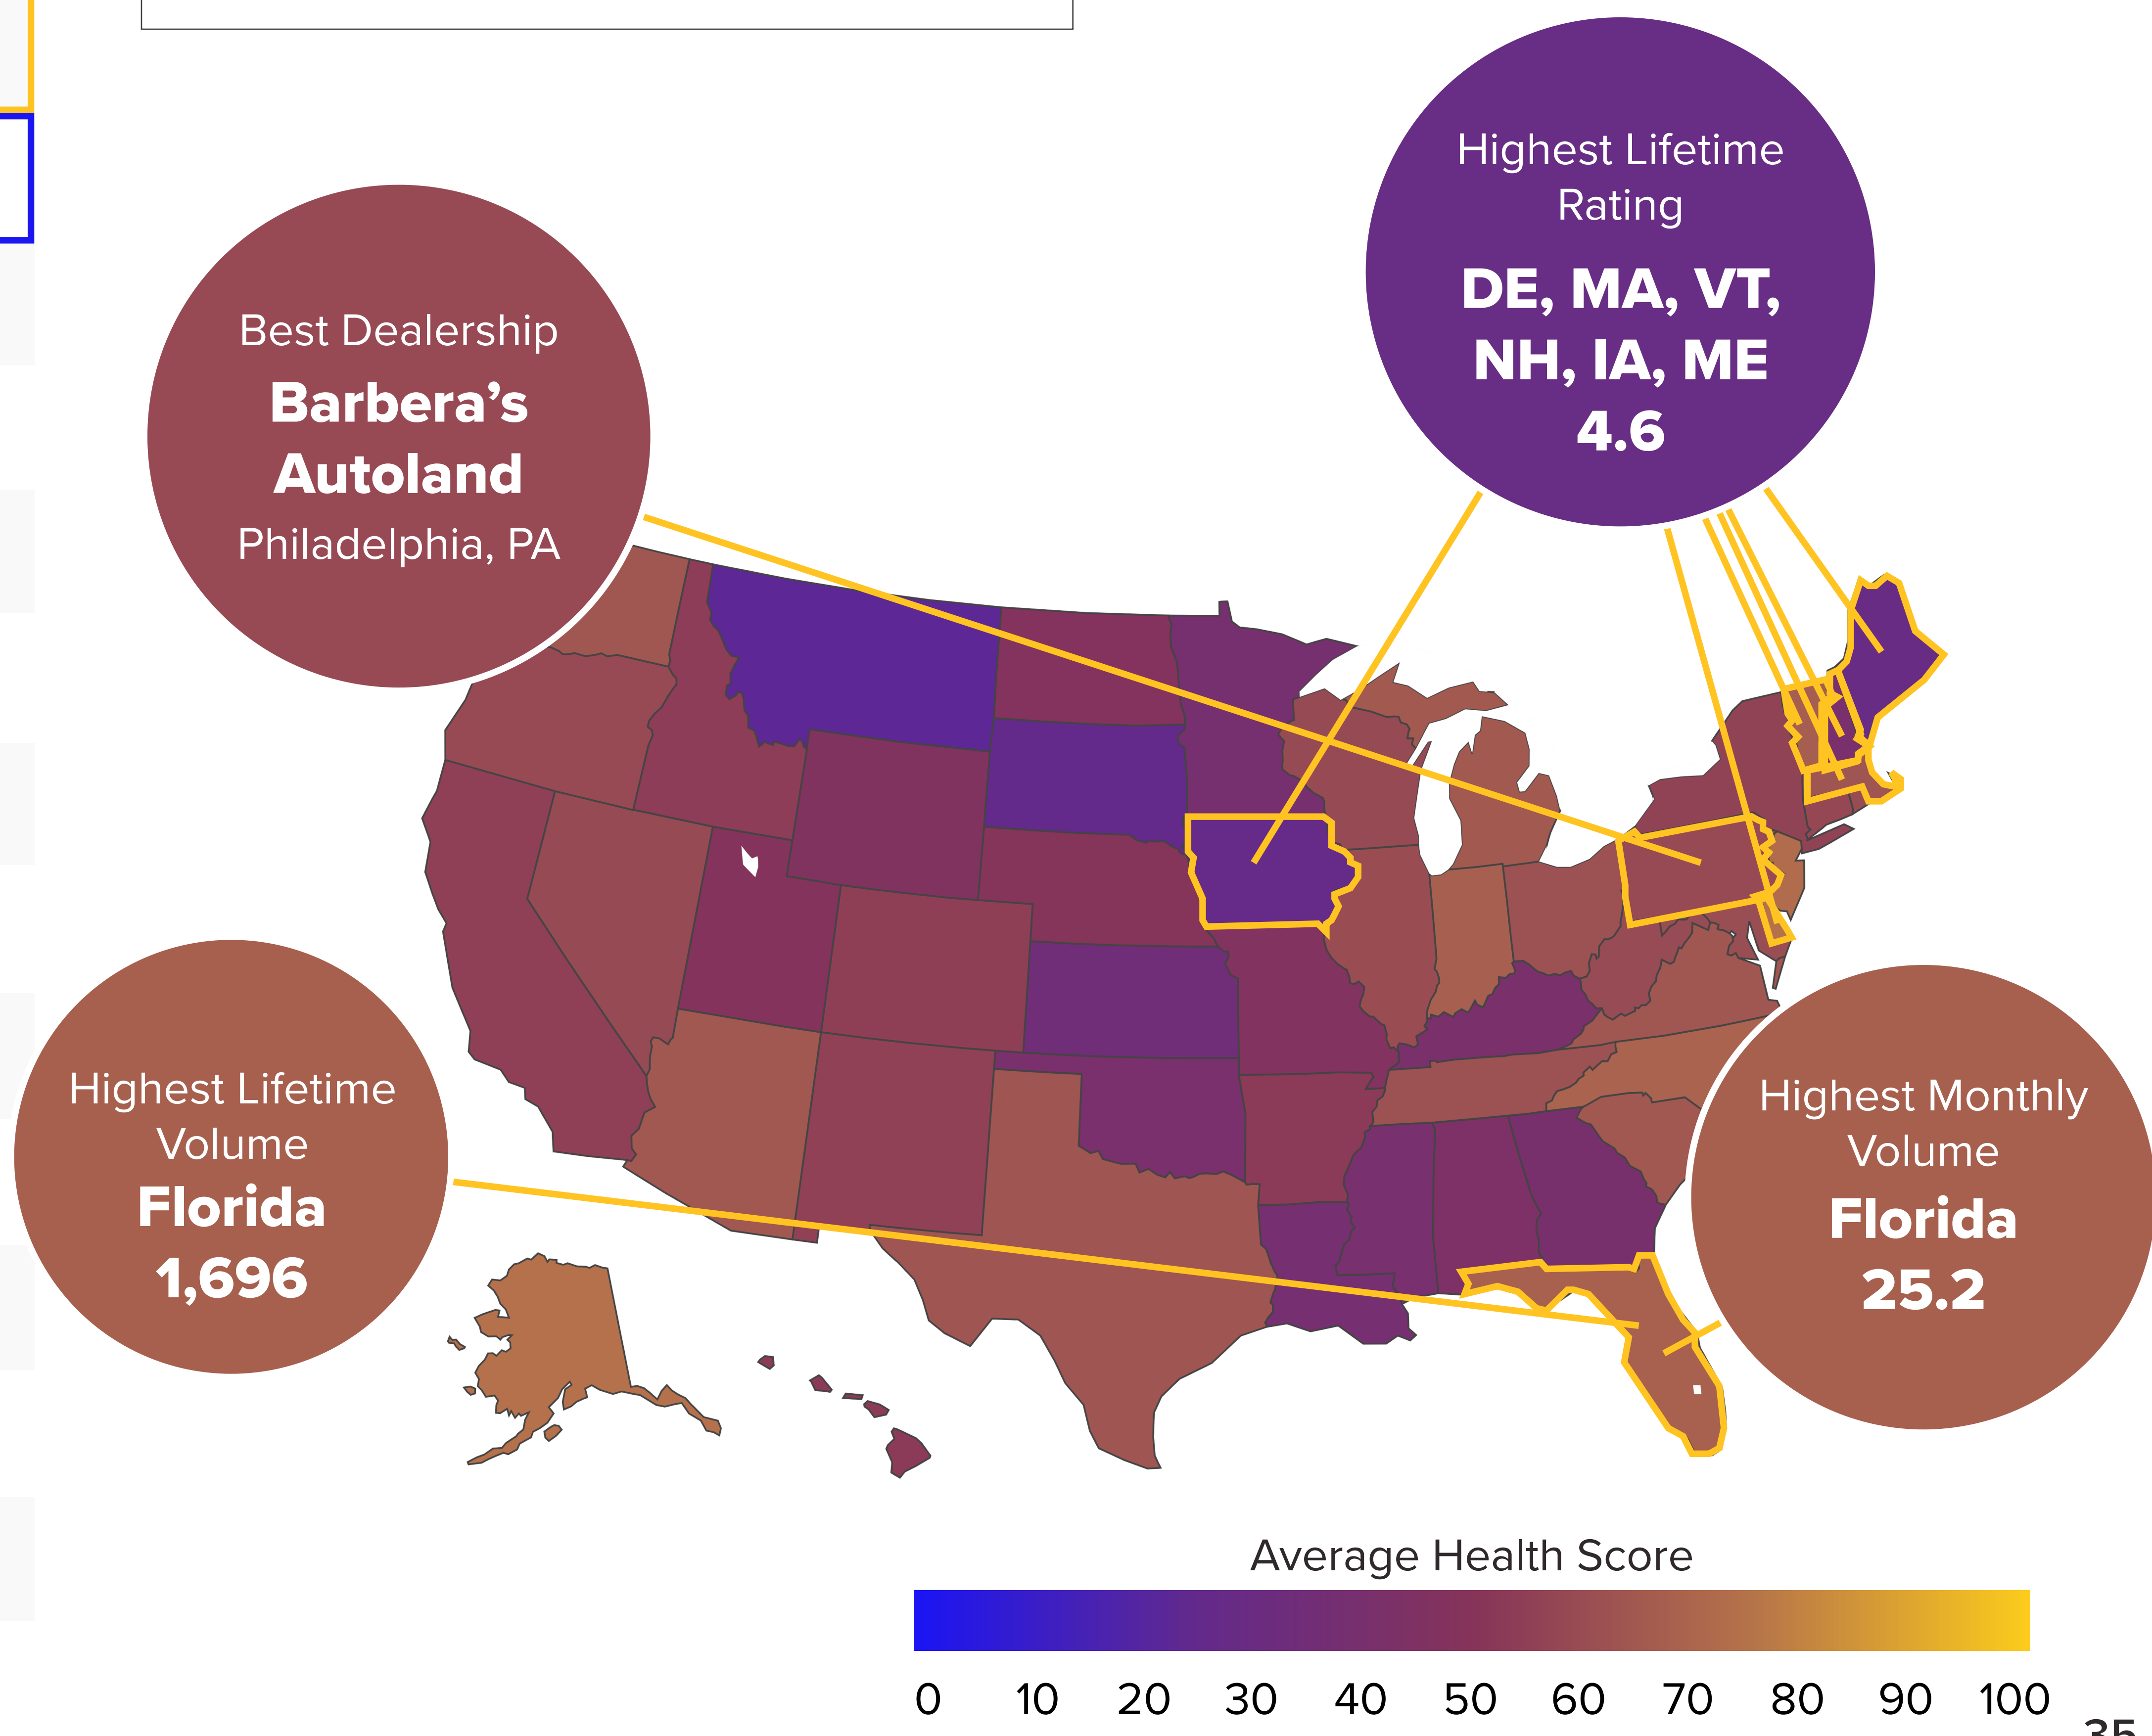

Ford Negativity: **11%**

More negative **SERVICE** mentions for Jeep than Ford:

11.62% Jeep vs. 8.73% Ford

MODEL REPUTATIONS

Jeep Grand Cherokee

4.48 Average Rating

Rank 18/31 rated model of the top-selling models list

REGIONAL STANDOUTS

The map below displays average health score by state for this brand

HEALTH SCORE

70/100

RAM

RANKED 15TH OUT OF 32 OEMS
RANKED 9TH OUT OF 18 NON-LUXURY BRANDS

TOPIC COMPARISON TABLE

The chart below displays the most common topics discussed in reviews, and how often these topics come up in positive and negative reviews for this brand