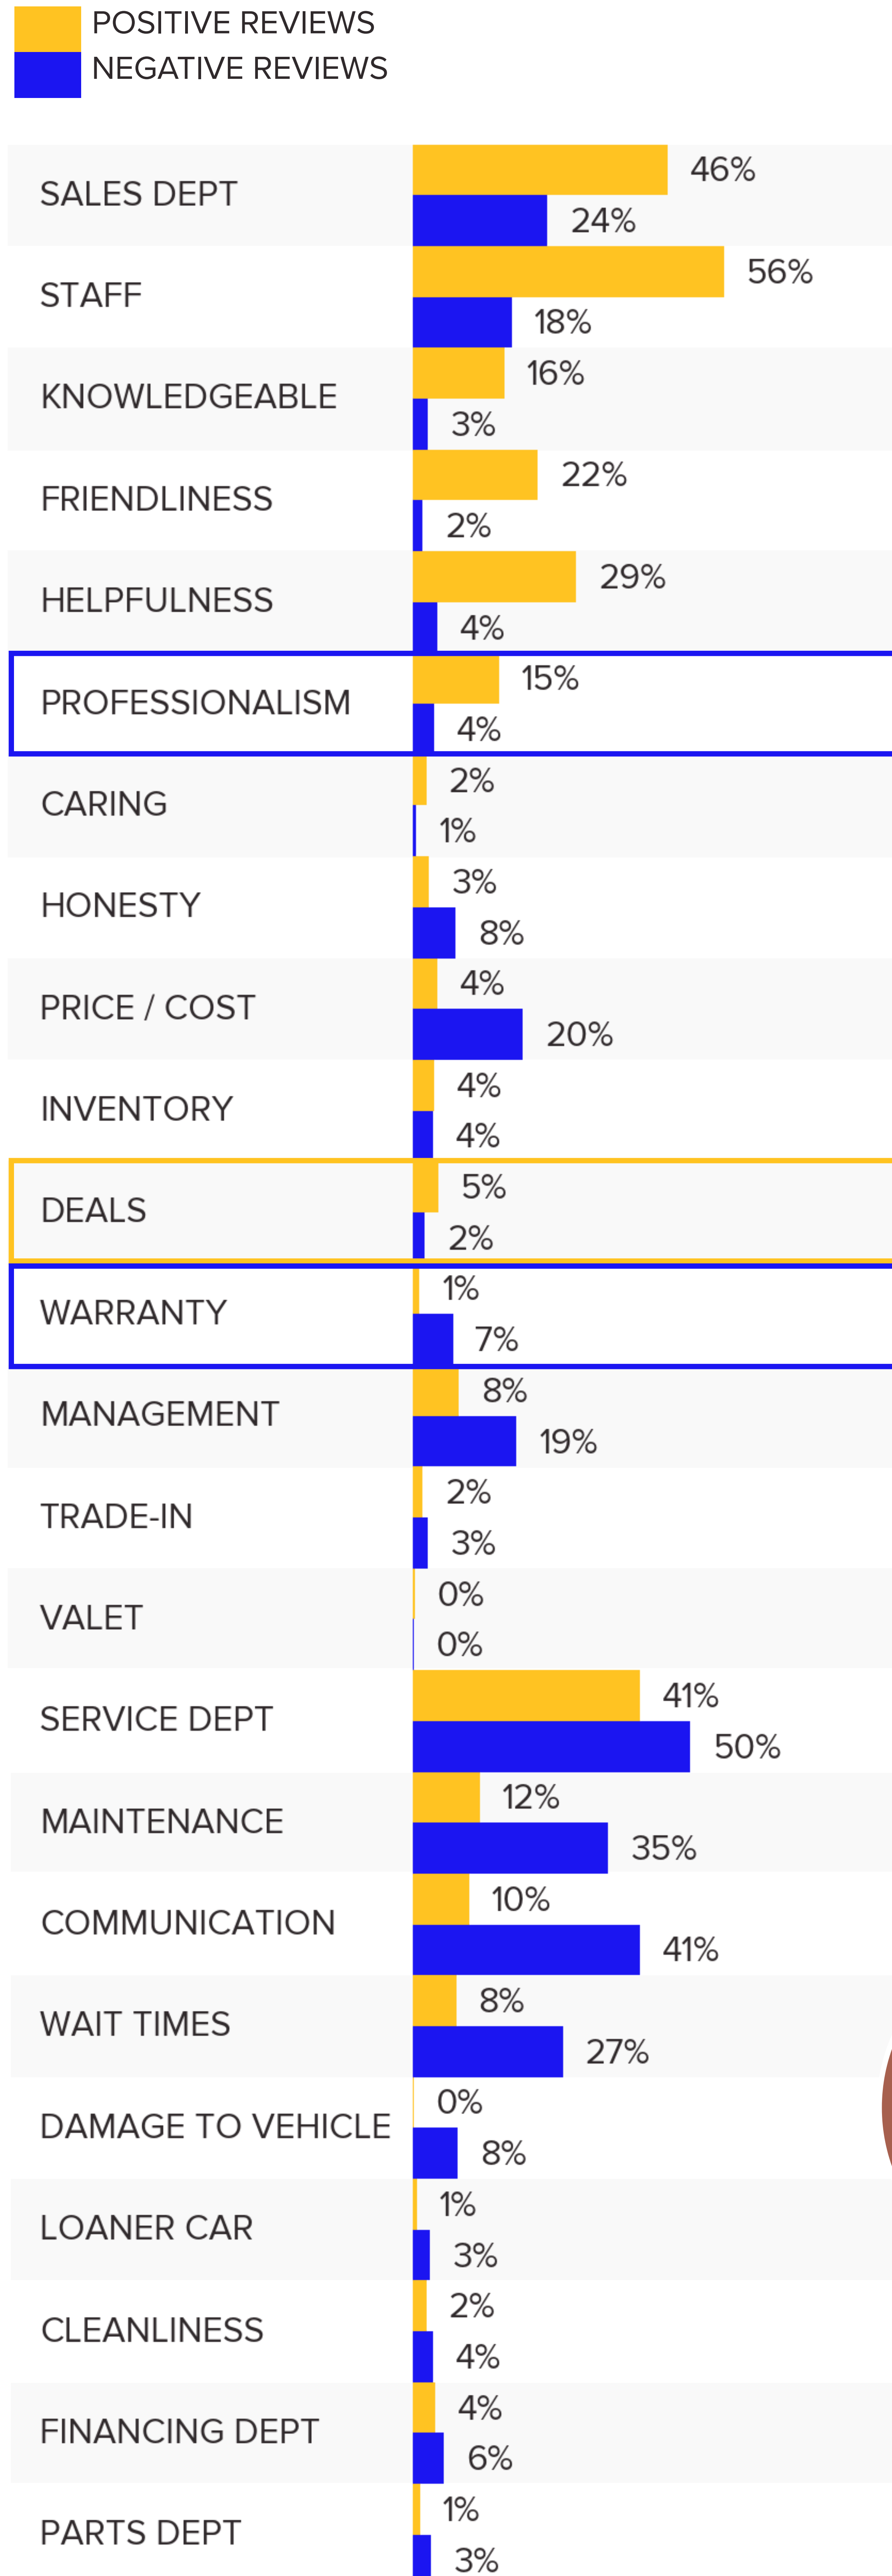

HEALTH SCORE

64/100

TOPIC COMPARISON TABLE

The chart below displays the most common topics discussed in reviews, and how often these topics come up in positive and negative reviews for this brand

STRENGTHS