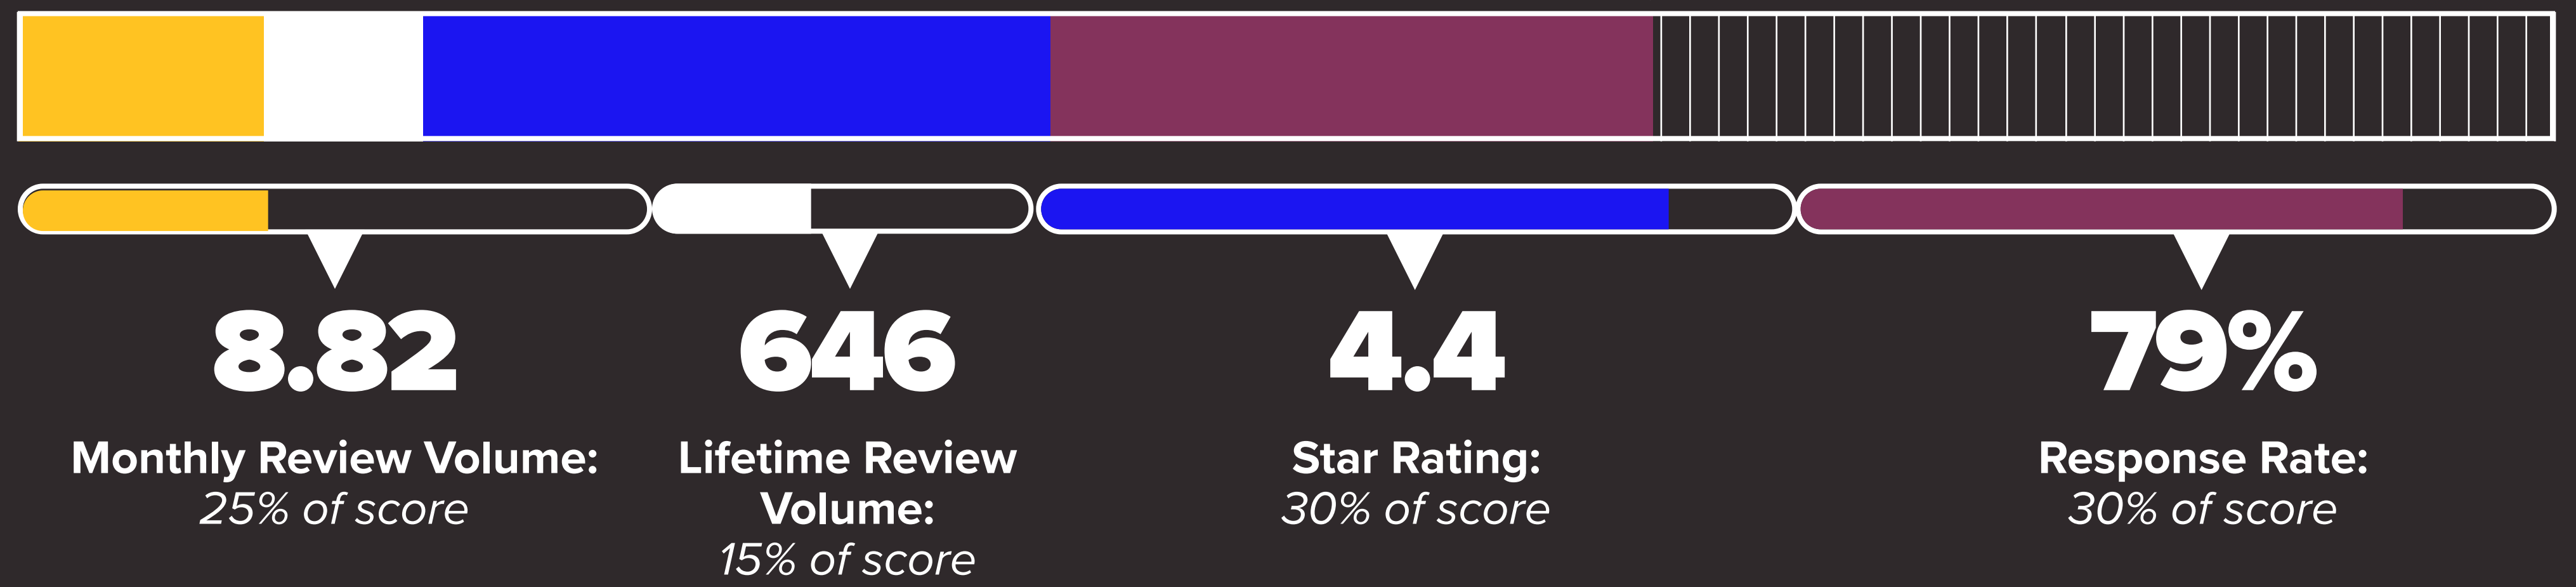

CHRYSLER

RANKED 21ST OUT OF 32 OEMS
RANKED 14TH OUT OF 18 NON-LUXURY BRANDS

HEALTH SCORE

64/100

TOPIC COMPARISON TABLE

The chart below displays the most common topics discussed in reviews, and how often these topics come up in positive and negative reviews for this brand