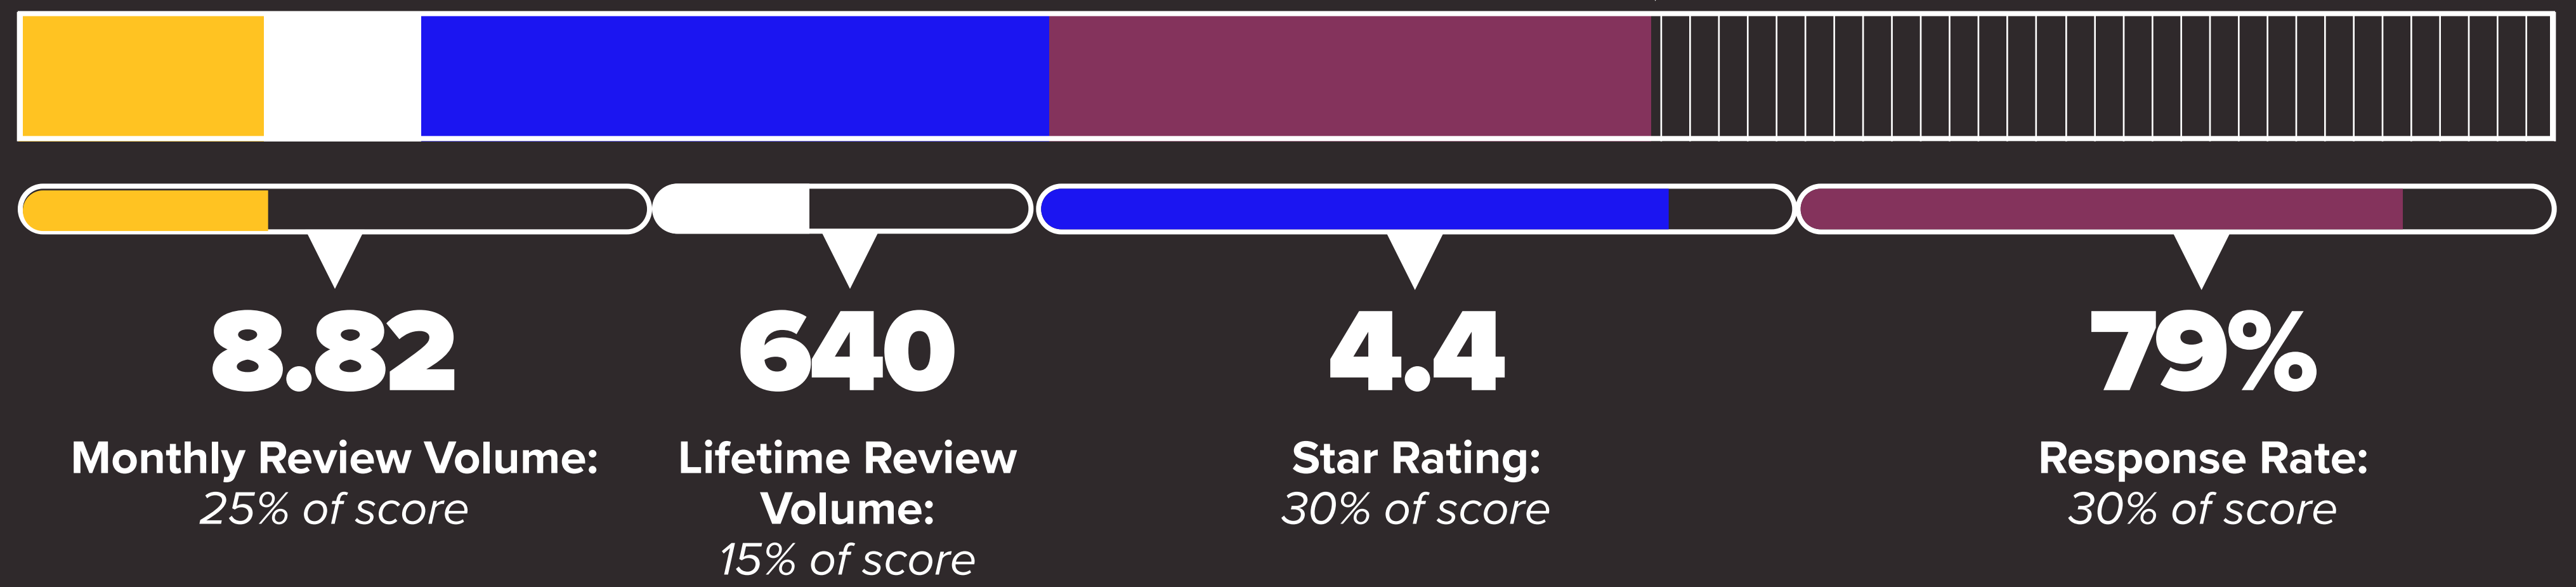

RANKED 22ND OUT OF 32 OEMS
RANKED 16TH OUT OF 18 NON-LUXURY BRANDS

HEALTH SCORE

64/100