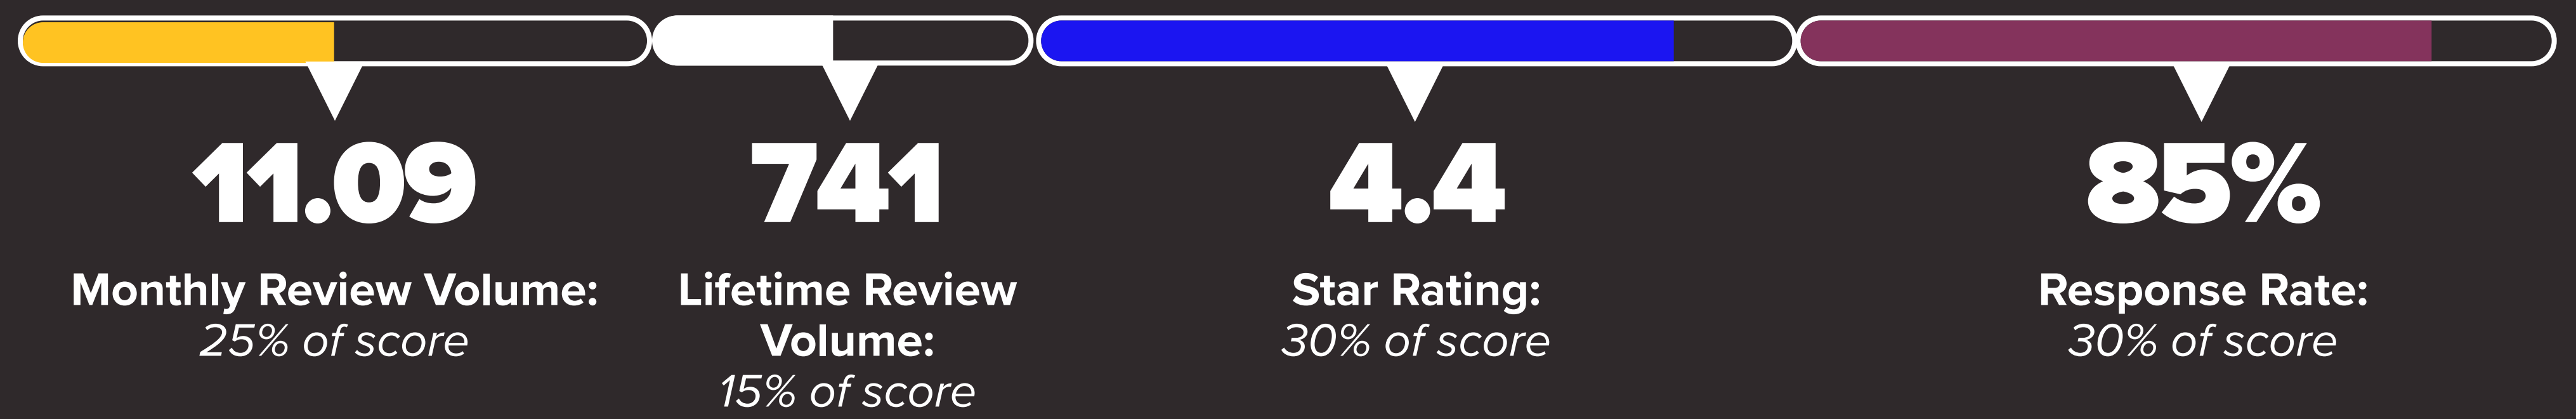

HEALTH SCORE

70/100