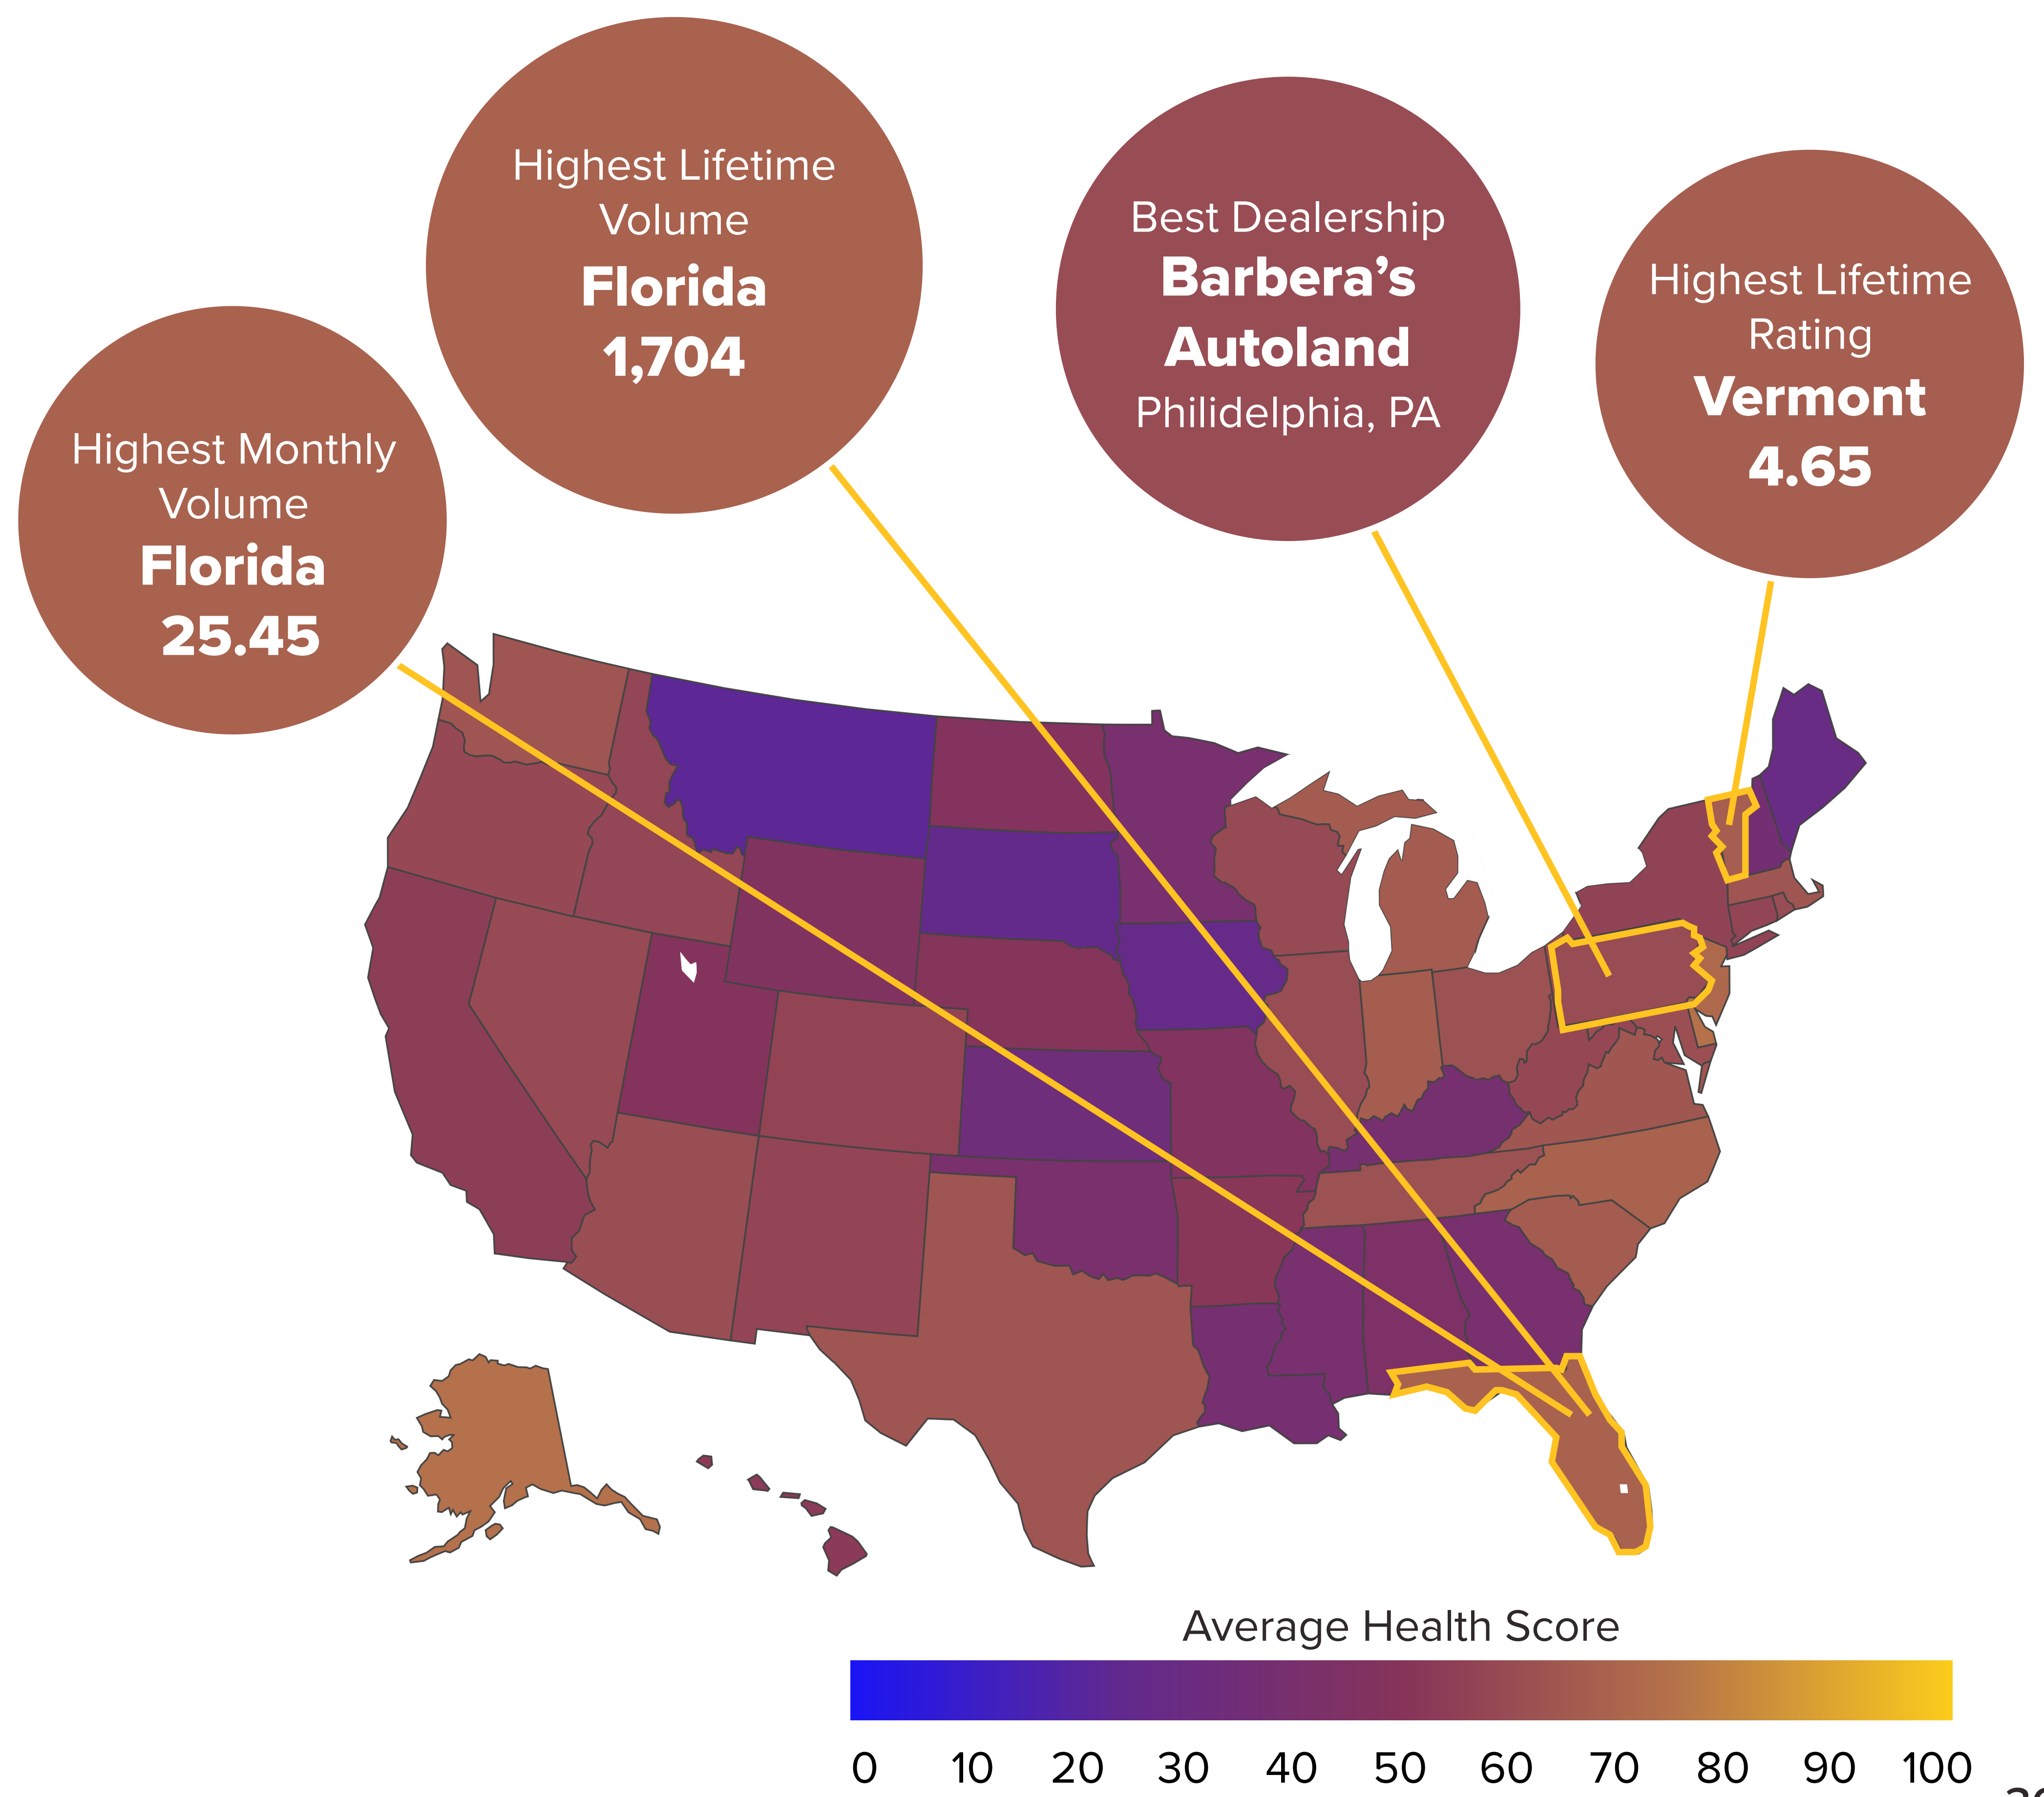

REGIONAL STANDOUTS

The map below displays average health score by state for this brand