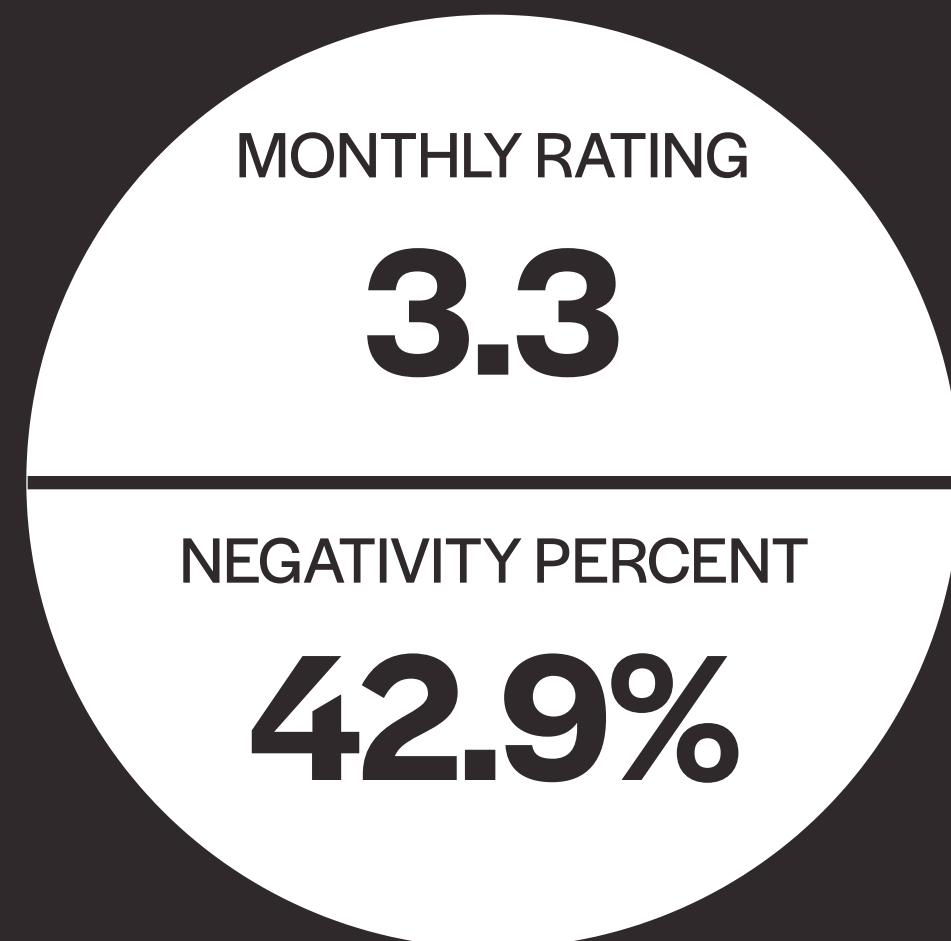

BURKENTINE

HEALTH SCORE: 37.44%

TOPIC COMPARISON TABLE

Percentage of reviews impacted by each topic being mentioned.

POSITIVE REVIEWS
 NEGATIVE REVIEWS

LEASING PROCESS	5.26%
BILLING / FEES	11.11%
MANAGEMENT	0.00%
MOVE OUT	0.00%
MAINTENANCE	33.33%
MOVE IN	0.00%
NOISE	5.56%
MAINTENANCE STAFF	10.53%
PESTS	16.67%
PARKING	15.79%
FRIENDLINESS	16.67%
CUSTOMER SERVICE	0.00%
NEIGHBORS	5.56%
PRICING	0.00%
HELPFULNESS	5.56%
STAFF	15.79%
COMMUNITY	47.37%
TOUR	0.00%
PROFESSIONALISM	5.26%
PROPERTY MANAGER	5.56%
AMBIANCE	0.00%
COMMUNICATION	0.00%
AMENITIES	22.22%
SAFETY / SECURITY	0.00%
LOCATION	16.67%
AESTHETICS	31.58%
CLEANLINESS	5.56%
RENT	21.05%
	22.22%
	5.26%
	0.00%
	5.26%
	5.56%

TOUR

MOVE-IN

MAINTENANCE

RENEWAL

MOVE-OUT

MINIMIZE NEGATIVITY

*The 7 topics most often mentioned in **negative** reviews. Below benchmark is preferred, meaning the group has fewer negative mentions of each topic.

MAXIMIZE POSITIVITY

*The 7 topics most often mentioned in **positive** reviews. Above benchmark is preferred, meaning the group has more positive mentions of each topic.

STAFF	-30.2% below benchmark	
LOCATION	+123.4% above benchmark	
MAINTENANCE STAFF	+14% above benchmark	
MAINTENANCE	-23.3% below benchmark	
AMENITIES	No Reviews	
HELPFULNESS	+31.3% above benchmark	
AESTHETICS	+91.6% above benchmark	

TOP 5 TOPICS ABOVE BENCHMARK

These are **your** standout topics. Of the 49 topics Widewail studied, your group outperforms industry benchmarks in these topics by a significant margin.

NEIGHBORHOOD	Mentioned in 15.8% of positive reviews	+598.3% above the industry benchmark
UNIT CONDITION	Mentioned in 15.8% of positive reviews	+517.7% above the industry benchmark
AESTHETICS	Mentioned in 21.1% of positive reviews	+91.6% above the industry benchmark
FRIENDLINESS	Mentioned in 15.8% of positive reviews	+87.8% above the industry benchmark
MOVE-IN	Mentioned in 15.8% of positive reviews	+43% above the industry benchmark