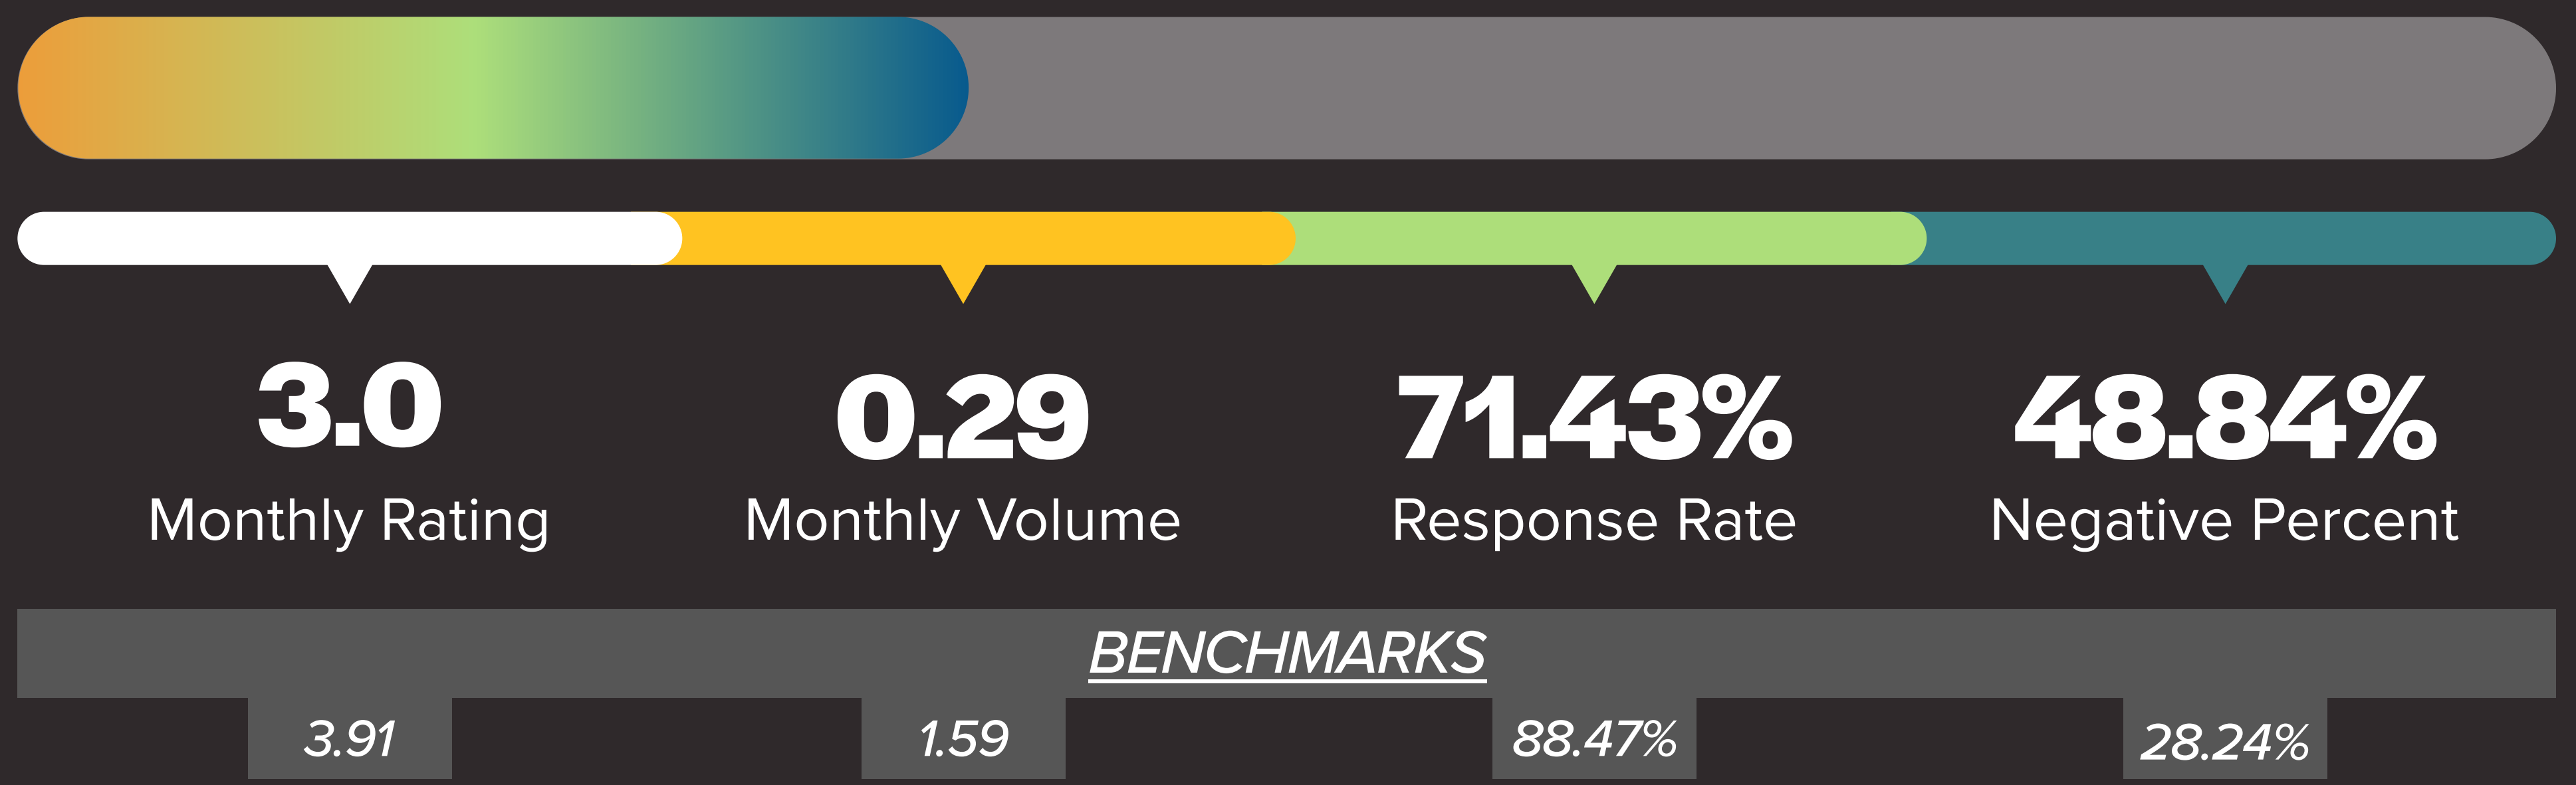

BURKENTINE

HEALTH SCORE: 37.44%

TOPIC COMPARISON TABLE

Percentage of reviews impacted by each topic being mentioned.

POSITIVE REVIEWS
 NEGATIVE REVIEWS

LEASING PROCESS	5.26%
BILLING / FEES	11.11%
MANAGEMENT	0.00%
MOVE OUT	0.00%
MAINTENANCE	33.33%
MOVE IN	0.00%
NOISE	5.56%
MAINTENANCE STAFF	10.53%
PESTS	16.67%
PARKING	15.79%
FRIENDLINESS	16.67%
CUSTOMER SERVICE	0.00%
NEIGHBORS	5.56%
PRICING	0.00%
HELPFULNESS	5.56%
STAFF	15.79%
COMMUNITY	47.37%
TOUR	0.00%
PROFESSIONALISM	5.26%
PROPERTY MANAGER	5.56%
AMBIANCE	0.00%
COMMUNICATION	0.00%
AMENITIES	22.22%
SAFETY / SECURITY	0.00%
LOCATION	16.67%
AESTHETICS	31.58%
CLEANLINESS	5.56%
RENT	21.05%
	22.22%
	5.26%
	0.00%
	5.26%
	5.56%

TOUR

MOVE-IN

MAINTENANCE

RENEWAL

MOVE-OUT

MINIMIZE NEGATIVITY

*The 7 topics most often mentioned in **negative** reviews. Below benchmark is preferred, meaning the group has fewer negative mentions of each topic.

MAXIMIZE POSITIVITY

*The 7 topics most often mentioned in **positive** reviews. Above benchmark is preferred, meaning the group has more positive mentions of each topic.

STAFF	-30.2% below benchmark	
LOCATION	+123.4% above benchmark	
MAINTENANCE STAFF	+14% above benchmark	
MAINTENANCE	-23.3% below benchmark	
AMENITIES	No Reviews	
HELPFULNESS	+31.3% above benchmark	
AESTHETICS	+91.6% above benchmark	

TOP 5 TOPICS ABOVE BENCHMARK

These are **your** standout topics. Of the 49 topics Widewail studied, your group outperforms industry benchmarks in these topics by a significant margin.

NEIGHBORHOOD	Mentioned in 15.8% of positive reviews	+598.3% above the industry benchmark
UNIT CONDITION	Mentioned in 15.8% of positive reviews	+517.7% above the industry benchmark
AESTHETICS	Mentioned in 21.1% of positive reviews	+91.6% above the industry benchmark
FRIENDLINESS	Mentioned in 15.8% of positive reviews	+87.8% above the industry benchmark
MOVE-IN	Mentioned in 15.8% of positive reviews	+43% above the industry benchmark